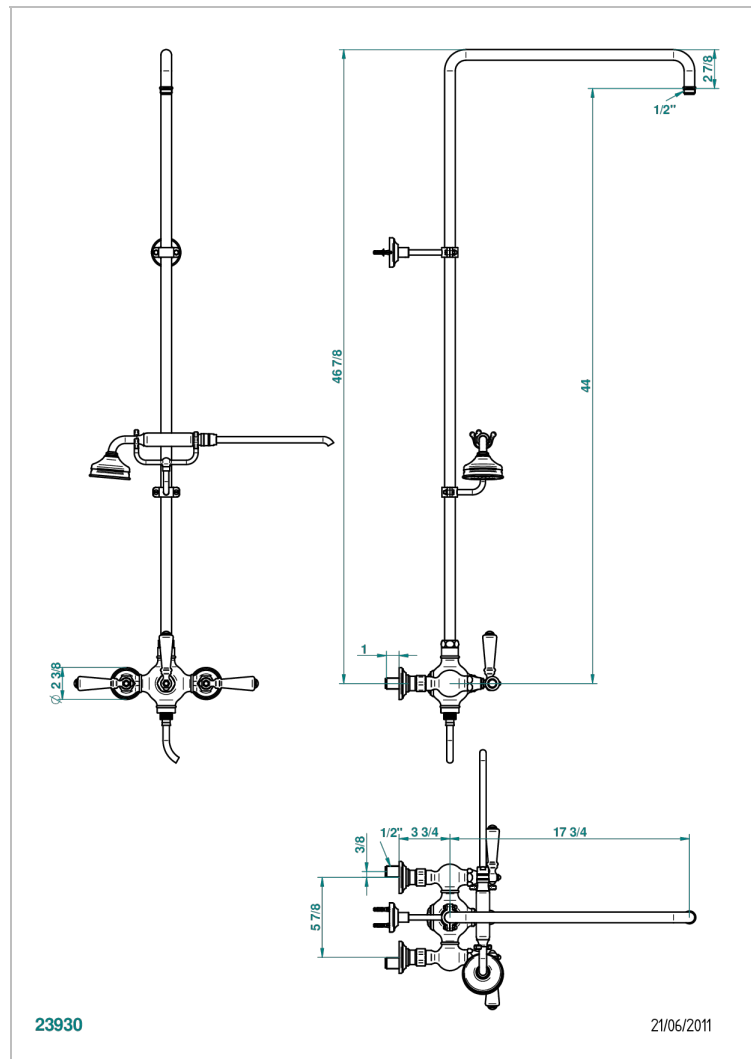

# CHARLESTON WITH LEVER

G75-64CD

Wall mounted shower mixer/diverter / exposed shower column / telephone shower, hose and wall mounted cradle, 150 mm centres.(without shower head)

## CHARACTERISTIC

- Charleston with lever
- Wall mounted shower mixer/diverter / exposed shower column / telephone shower, hose and wall mounted cradle, 150 mm centres. (without shower head)

## TECHNICAL SPECS

- Recommandé : 3 bars (max. 5 bars) - Advised : 43,5 psi (max. 72 psi)
- Douchette : 9,5 l/min à 3 bars (2.52 gpm at 43.5 psi)
- ajouter la pomme - add the showerhead