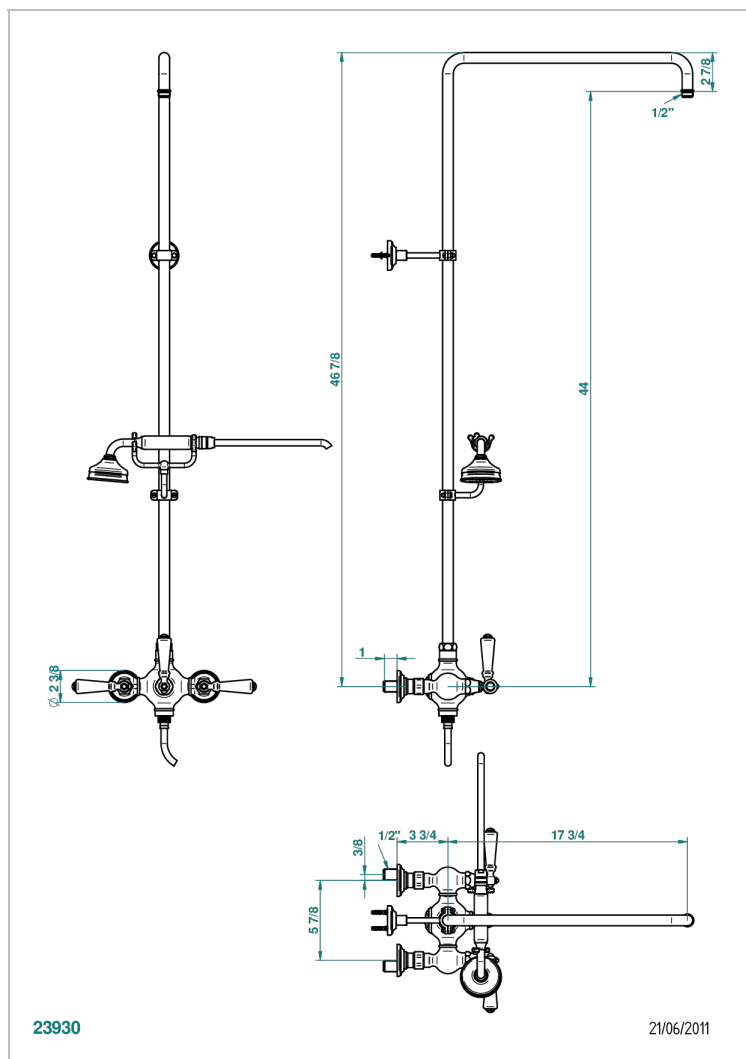

CHARLESTON WITH LEVER

G75-64CD

Wall mounted shower mixer/diverter / exposed shower column / telephone shower, hose and wall mounted cradle, 150 mm centres.(without shower head)

CHARACTERISTIC

- Charleston with lever
- Wall mounted shower mixer/diverter / exposed shower column / telephone shower, hose and wall mounted cradle, 150 mm centres. (without shower head)

TECHNICAL SPECS

- Recommandé : 3 bars (max. 5 bars) - Advised : 43,5 psi (max. 72 psi)
- Douchette : 9,5 l/min à 3 bars (2.52 gpm at 43.5 psi)
- ajouter la pomme - add the showerhead

AVAILABLE FINITIONS