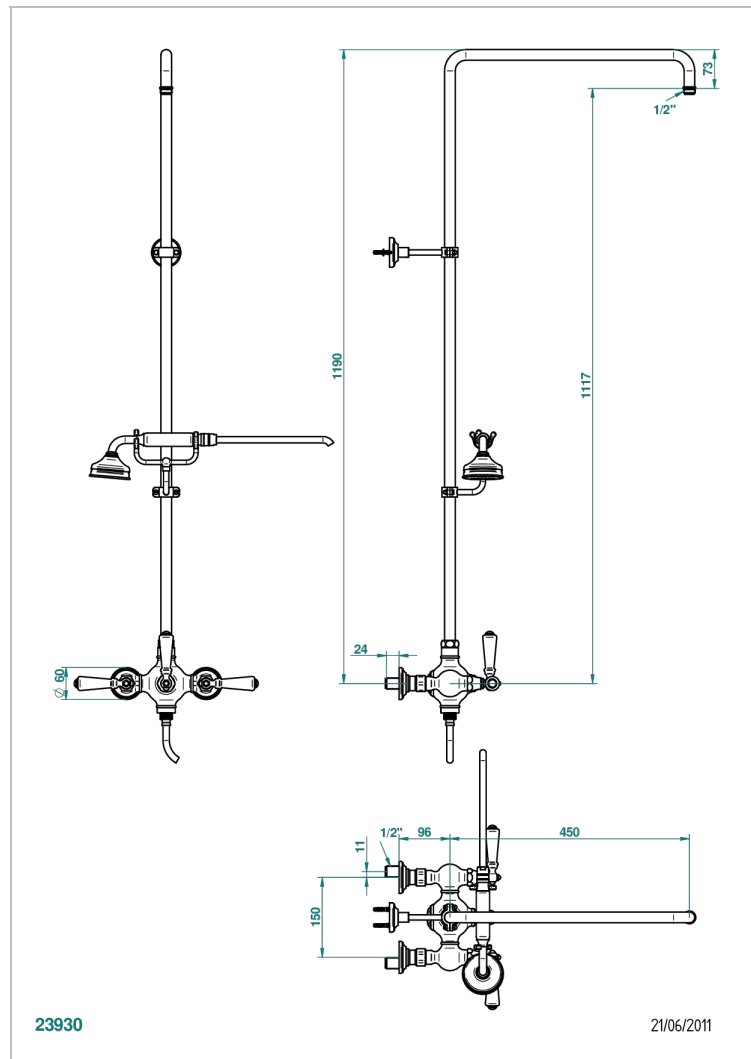

CHARLESTON WITH LEVER

G75-64CD

Wall mounted shower mixer/diverter / exposed shower column / telephone shower, hose and wall mounted cradle, 150 mm centres.(without shower head)

CHARACTERISTIC

- Charleston with lever
- Wall mounted shower mixer/diverter / exposed shower column / telephone shower, hose and wall mounted cradle, 150 mm centres. (without shower head)

TECHNICAL SPECS

- Recommandé : 3 bars (max. 5 bars) - Advised : 43,5 psi (max. 72 psi)
- Douchette : 9,5 l/min à 3 bars (2.52 gpm at 43.5 psi)
- ajouter la pomme - add the showerhead

AVAILABLE FINITIONS