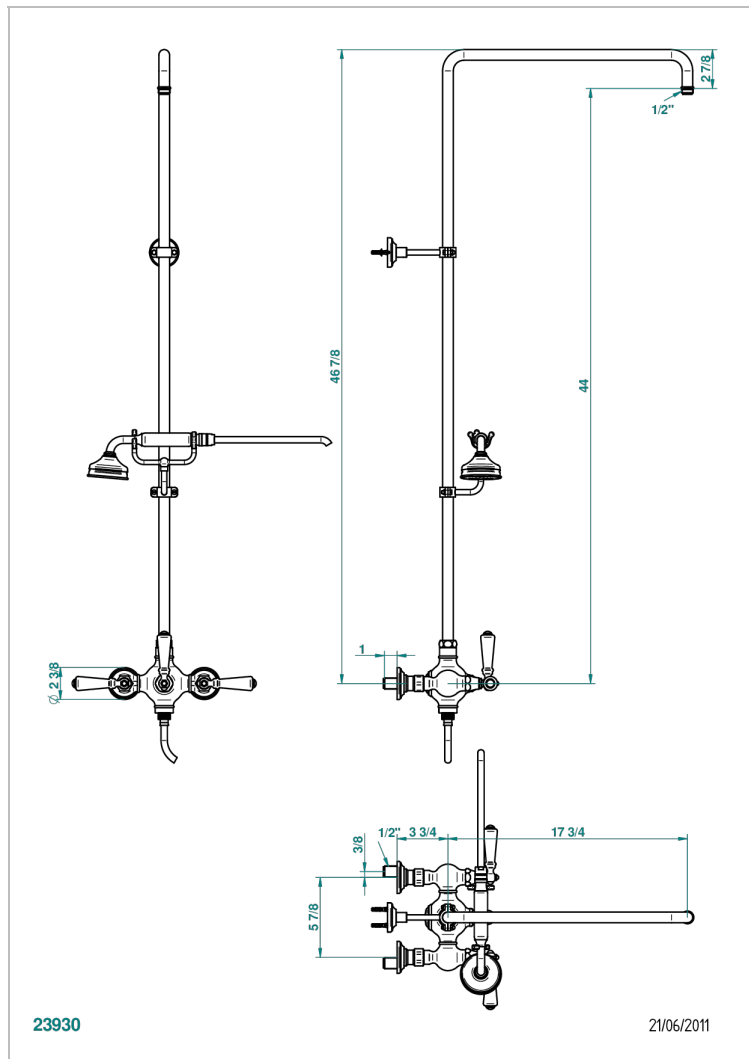

# CHARLESTON WITH LEVER

G75-64CD

Wall mounted shower mixer/diverter / exposed shower column / telephone shower, hose and wall mounted cradle, 150 mm centres.(without shower head)

## CHARACTERISTIC

- Charleston with lever
- Wall mounted shower mixer/diverter / exposed shower column / telephone shower, hose and wall mounted cradle, 150 mm centres. (without shower head)

## TECHNICAL SPECS

- Recommandé : 3 bars (max. 5 bars) - Advised : 43,5 psi (max. 72 psi)
- Douchette : 9,5 l/min à 3 bars (2.52 gpm at 43.5 psi)
- ajouter la pomme - add the showerhead