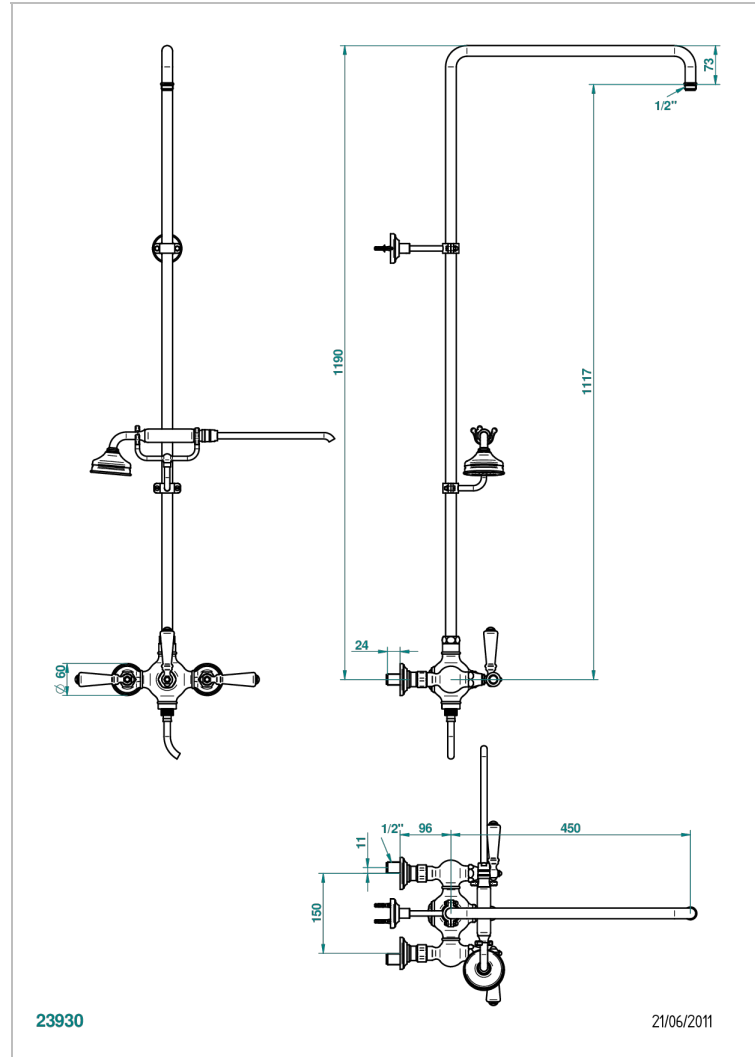

1900 WITH LEVER

G28-64CD

THG[®]
PARIS

Wall mounted shower mixer/diverter / exposed shower column / telephone shower, hose and wall mounted cradle, 150 mm centres.(without shower head)

CHARACTERISTIC

- 1900 with lever
- Wall mounted shower mixer/diverter / exposed shower column / telephone shower, hose and wall mounted cradle, 150 mm centres. (without shower head)

TECHNICAL SPECS

- Recommandé : 3 bars (max. 5 bars) - Advised : 43,5 psi (max. 72 psi)
- Douchette : 9,5 l/min à 3 bars (2.52 gpm at 43.5 psi)
- ajouter la pomme - add the showerhead

AVAILABLE FINITIONS