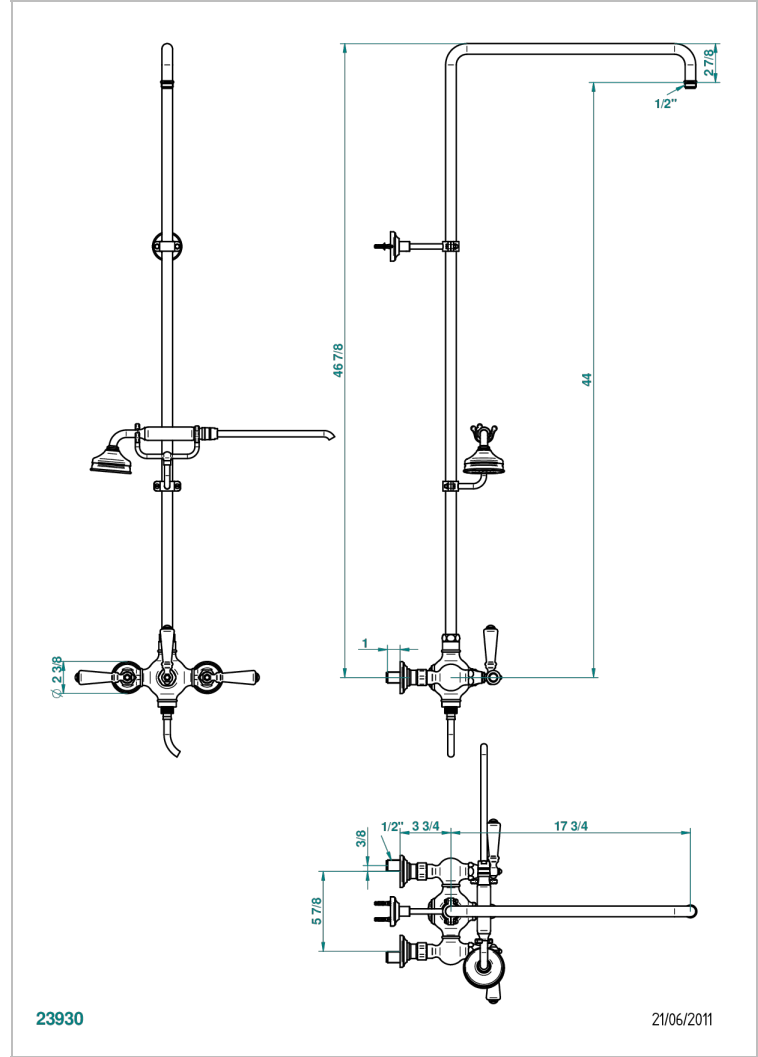

# 1900 WITH LEVER

G28-64CD

THG<sup>®</sup>  
PARIS

Wall mounted shower mixer/diverter / exposed shower column / telephone shower, hose and wall mounted cradle, 150 mm centres.(without shower head)

## CHARACTERISTIC

- 1900 with lever
- Wall mounted shower mixer/diverter / exposed shower column / telephone shower, hose and wall mounted cradle, 150 mm centres. (without shower head)

## TECHNICAL SPECS

- Recommandé : 3 bars (max. 5 bars) - Advised : 43,5 psi (max. 72 psi)
- Douchette : 9,5 l/min à 3 bars (2.52 gpm at 43.5 psi)
- ajouter la pomme - add the showerhead