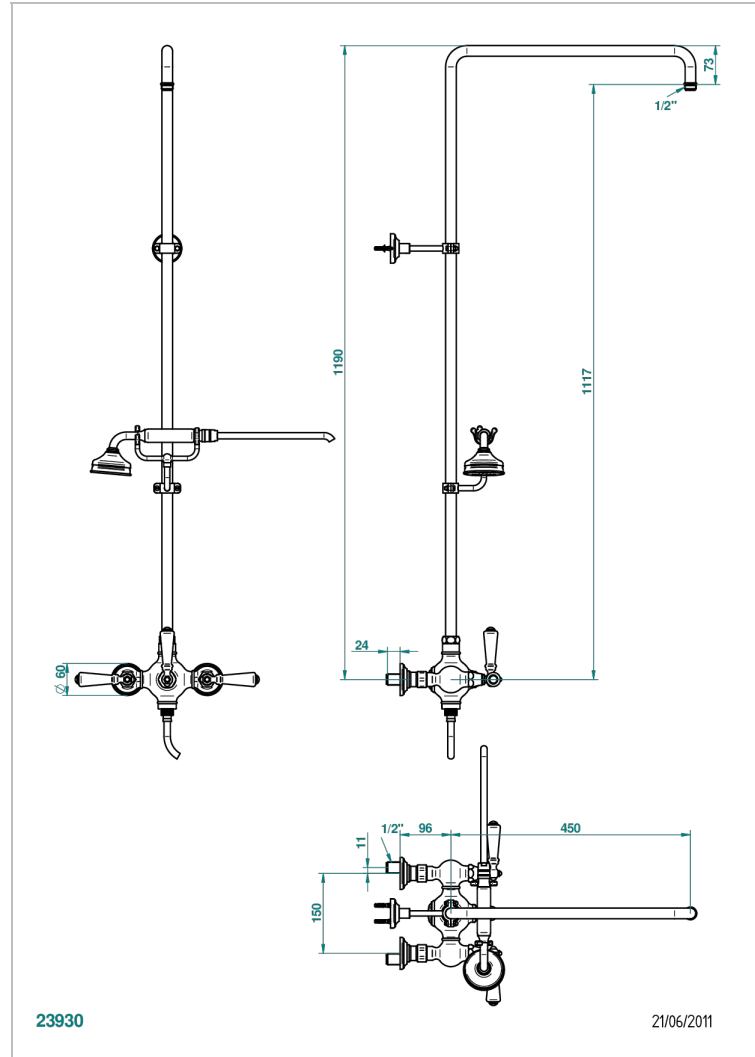

# 1900 WITH LEVER

G28-64CD

THG<sup>®</sup>  
PARIS

Wall mounted shower mixer/diverter / exposed shower column / telephone shower, hose and wall mounted cradle, 150 mm centres.(without shower head)

## CHARACTERISTIC

- 1900 with lever
- Wall mounted shower mixer/diverter / exposed shower column / telephone shower, hose and wall mounted cradle, 150 mm centres. (without shower head)

## TECHNICAL SPECS

- Recommandé : 3 bars (max. 5 bars) - Advised : 43,5 psi (max. 72 psi)
- Douchette : 9,5 l/min à 3 bars (2.52 gpm at 43.5 psi)
- ajouter la pomme - add the showerhead