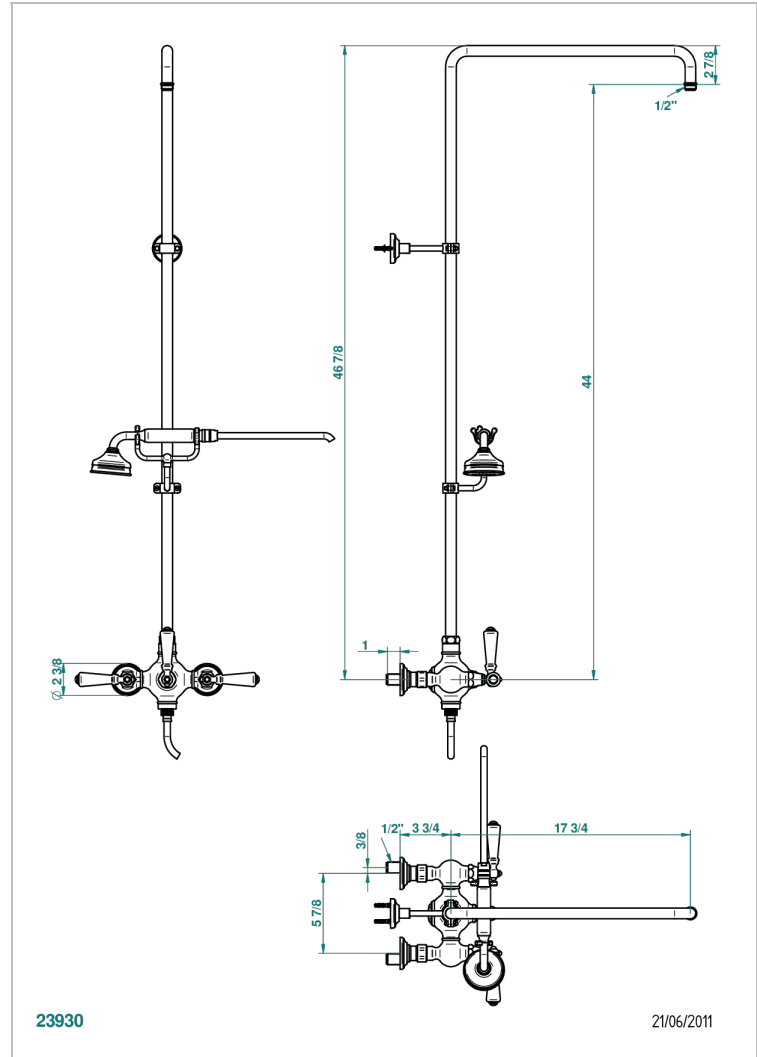

1900 WITH LEVER

G28-64CD

THG[®]
PARIS

Wall mounted shower mixer/diverter / exposed shower column / telephone shower, hose and wall mounted cradle, 150 mm centres.(without shower head)

CHARACTERISTIC

- 1900 with lever
- Wall mounted shower mixer/diverter / exposed shower column / telephone shower, hose and wall mounted cradle, 150 mm centres. (without shower head)

TECHNICAL SPECS

- Recommandé : 3 bars (max. 5 bars) - Advised : 43,5 psi (max. 72 psi)
- Douchette : 9,5 l/min à 3 bars (2.52 gpm at 43.5 psi)
- ajouter la pomme - add the showerhead

AVAILABLE FINITIONS