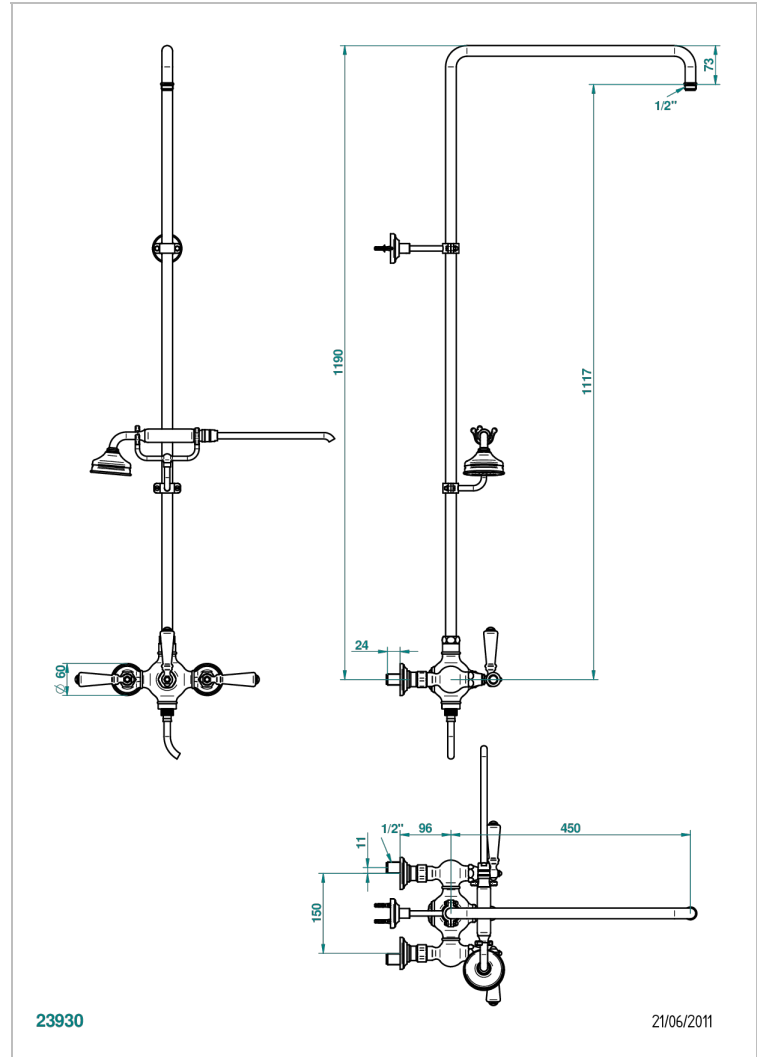

1900 WITH LEVER

G28-64CD

THG[®]
PARIS

Wall mounted shower mixer/diverter / exposed shower column / telephone shower, hose and wall mounted cradle, 150 mm centres.(without shower head)

23930

21/06/2011

CHARACTERISTIC

- 1900 with lever
- Wall mounted shower mixer/diverter / exposed shower column / telephone shower, hose and wall mounted cradle, 150 mm centres. (without shower head)

TECHNICAL SPECS

- Recommandé : 3 bars (max. 5 bars) - Advised : 43,5 psi (max. 72 psi)
- Douchette : 9,5 l/min à 3 bars (2.52 gpm at 43.5 psi)
- ajouter la pomme - add the showerhead

AVAILABLE FINITIONS

Antique nickel - H28
Black ceram - D30
Blush PVD - H62
Brass color PVD - H49
Brown bronze color PVD - F33
Gold color PVD - H52

Graphite PVD - H64
Lacquered light bronze - D01
Matt Umber PVD - H67
Matt blush PVD - H60
Matt brass color PVD - H50
Matt brown bronze color PVD - F34