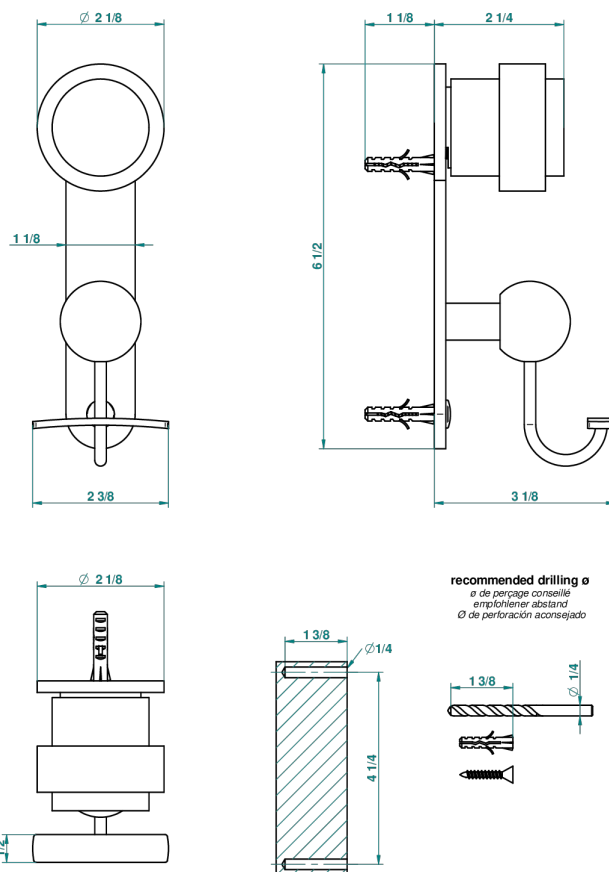

# DIPLOMATE SMOOTH RINGS

U4A-510

Robe hook

23926

17/12/2012