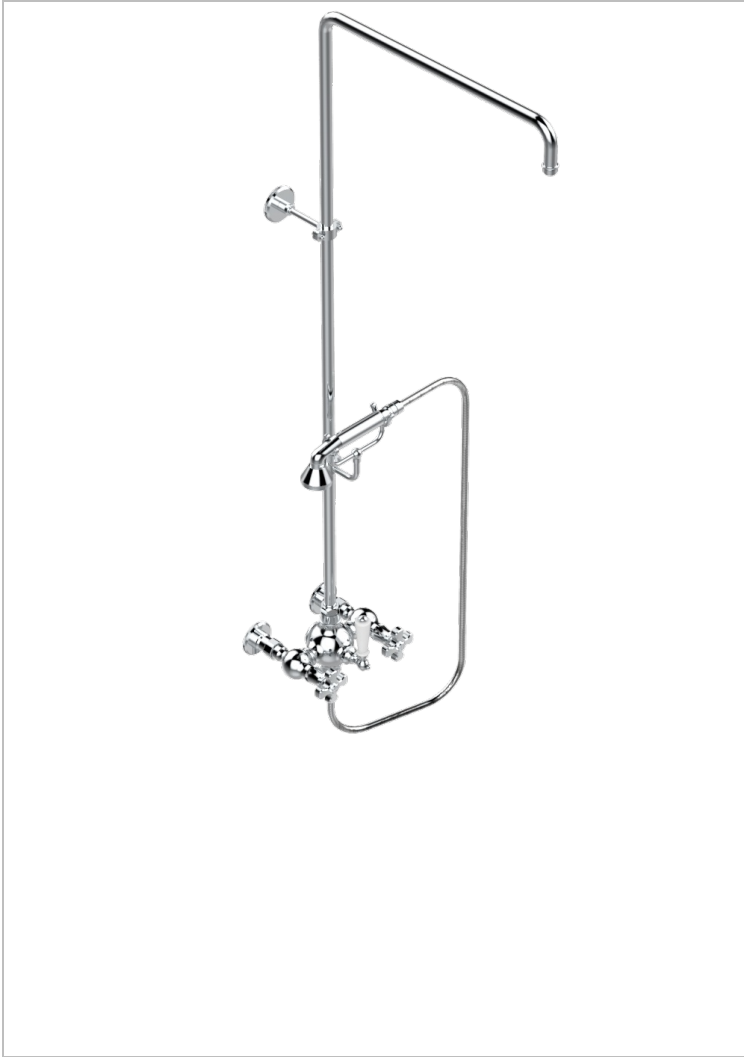

Wall mounted shower mixer/diverter / exposed shower column / telephone shower, hose and wall mounted cradle, 150 mm centres.(without shower head)

23922

17/05/2011

CHARACTERISTIC

- Art Déco
- Wall mounted shower mixer/diverter / exposed shower column / telephone shower, hose and wall mounted cradle, 150 mm centres. (without shower head)

TECHNICAL SPECS

- Recommandé : 3 bars (max. 5 bars) - Advised : 43,5 psi (max. 72 psi)
- Douchette : 9,5 l/min à 3 bars (2.52 gpm at 43.5 psi)
- ajouter la pomme - add the showerhead

AVAILABLE FINITIONS

Antique nickel - H28
Black ceram - D30
Blush PVD - H62
Brass color PVD - H49
Brown bronze color PVD - F33
Gold color PVD - H52

Graphite PVD - H64
Lacquered light bronze - D01
Matt Umber PVD - H67
Matt blush PVD - H60
Matt brass color PVD - H50
Matt brown bronze color PVD - F34

Soft gold - F30
Soft matt gold - F31
Umber PVD - H66
Varnished matt antique red copper (color finish) - H07