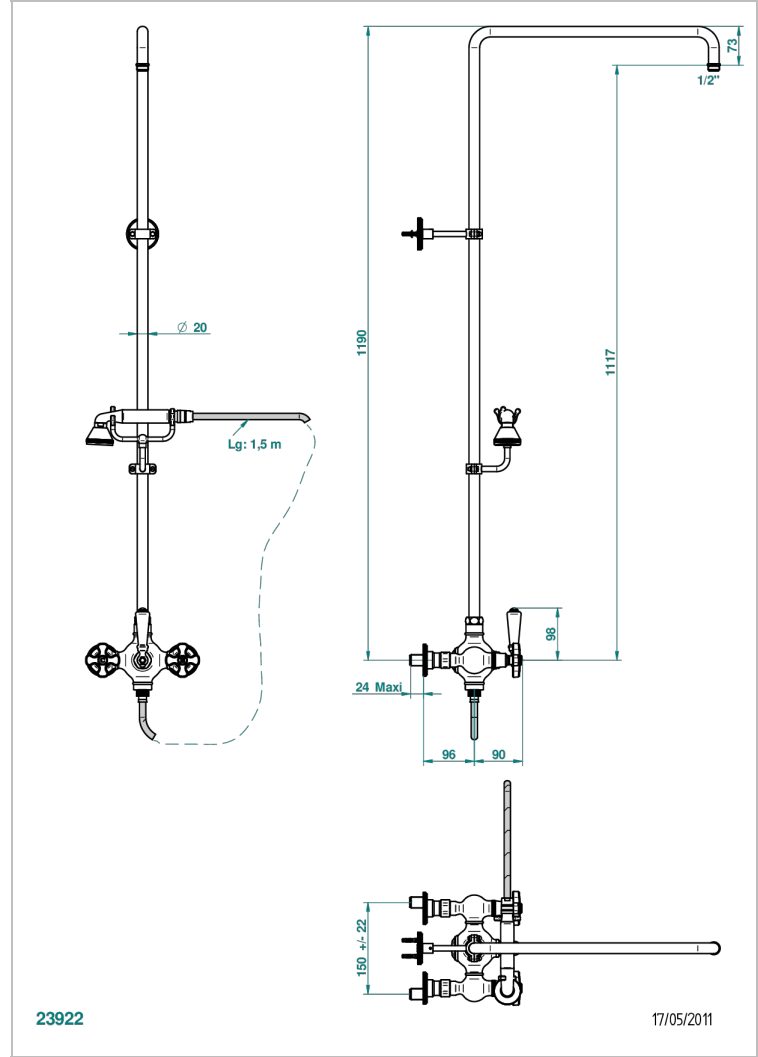

Wall mounted shower mixer/diverter / exposed shower column / telephone shower, hose and wall mounted cradle, 150 mm centres.(without shower head)

23922

17/05/2011

CHARACTERISTIC

- Art Déco
- Wall mounted shower mixer/diverter / exposed shower column / telephone shower, hose and wall mounted cradle, 150 mm centres. (without shower head)

TECHNICAL SPECS

- Recommandé : 3 bars (max. 5 bars) - Advised : 43,5 psi (max. 72 psi)
- Douchette : 9,5 l/min à 3 bars (2.52 gpm at 43.5 psi)
- ajouter la pomme - add the showerhead

AVAILABLE FINITIONS