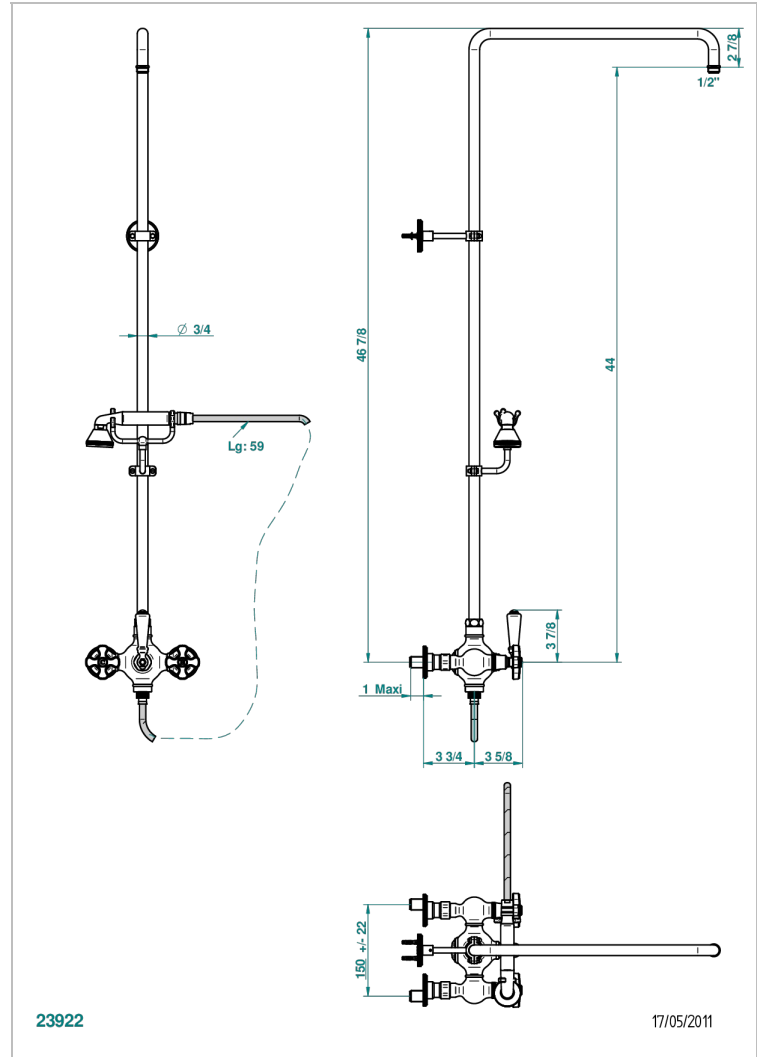

A54-64CD

Wall mounted shower mixer/diverter / exposed shower column / telephone shower, hose and wall mounted cradle, 150 mm centres.(without shower head)

## CHARACTERISTIC

- Art Déco
- Wall mounted shower mixer/diverter / exposed shower column / telephone shower, hose and wall mounted cradle, 150 mm centres. (without shower head)

## TECHNICAL SPECS

- Recommandé : 3 bars (max. 5 bars) - Advised : 43,5 psi (max. 72 psi)
- Douchette : 9,5 l/min à 3 bars (2.52 gpm at 43.5 psi)
- ajouter la pomme - add the showerhead