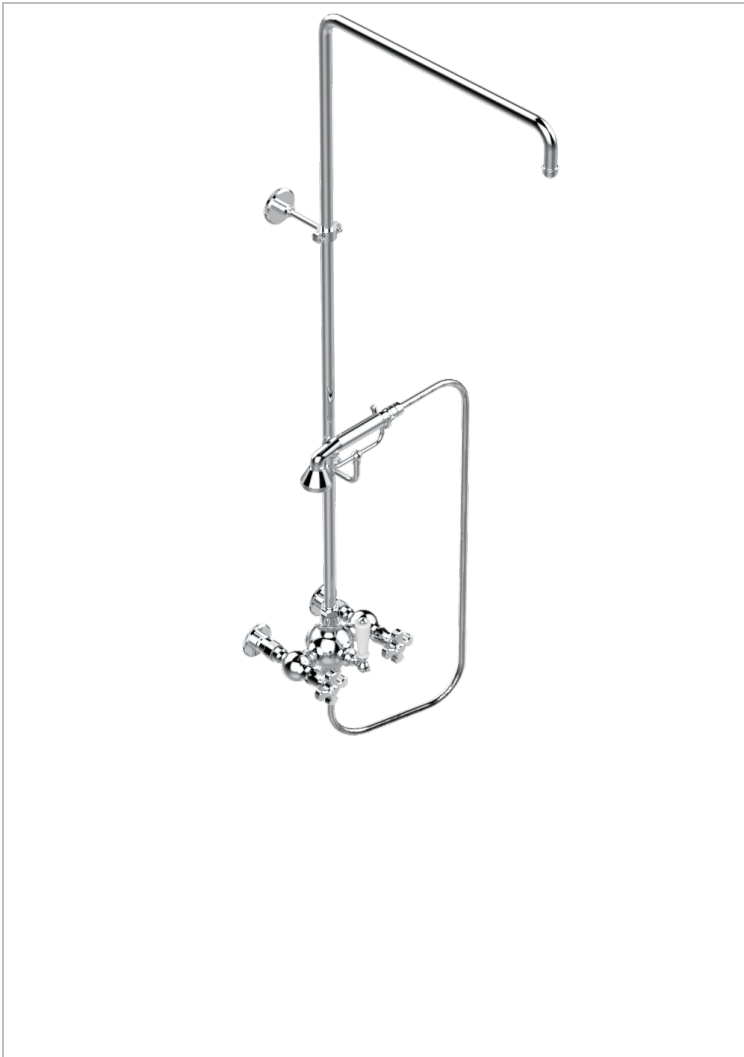

A54-64CD

Wall mounted shower mixer/diverter / exposed shower column / telephone shower, hose and wall mounted cradle, 150 mm centres.(without shower head)

## CHARACTERISTIC

- Art Déco
- Wall mounted shower mixer/diverter / exposed shower column / telephone shower, hose and wall mounted cradle, 150 mm centres. (without shower head)

## TECHNICAL SPECS

- Recommandé : 3 bars (max. 5 bars) - Advised : 43,5 psi (max. 72 psi)
- Douchette : 9,5 l/min à 3 bars (2.52 gpm at 43.5 psi)
- ajouter la pomme - add the showerhead

## AVAILABLE FINITIONS

Antique nickel - H28  
 Black ceram - D30  
 Blush PVD - H62  
 Brass color PVD - H49  
 Brown bronze color PVD - F33  
 Gold color PVD - H52

Graphite PVD - H64  
 Lacquered light bronze - D01  
 Matt Umber PVD - H67  
 Matt blush PVD - H60  
 Matt brass color PVD - H50  
 Matt brown bronze color PVD - F34