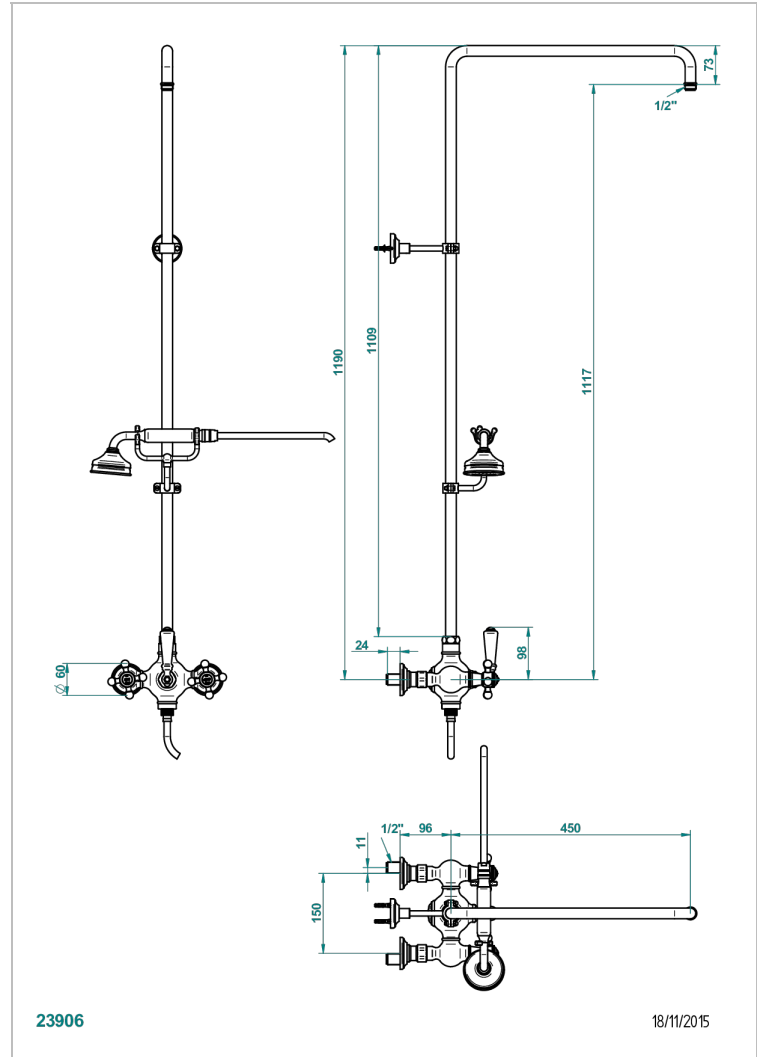

Wall mounted shower mixer/diverter / exposed shower column / telephone shower, hose and wall mounted cradle, 150 mm centres.(without shower head)

23906

18/11/2015

CHARACTERISTIC

- Charleston
- Wall mounted shower mixer/diverter / exposed shower column / telephone shower, hose and wall mounted cradle, 150 mm centres. (without shower head)

TECHNICAL SPECS

- Recommandé : 3 bars (max. 5 bars) - Advised : 43,5 psi (max. 72 psi)
- Douchette : 9,5 l/min à 3 bars (2.52 gpm at 43.5 psi)
- ajouter la pomme - add the showerhead

AVAILABLE FINITIONS

Antique nickel - H28
Black ceram - D30
Blush PVD - H62
Brass color PVD - H49
Brown bronze color PVD - F33
Gold color PVD - H52

Graphite PVD - H64
Lacquered light bronze - D01
Matt Umber PVD - H67
Matt blush PVD - H60
Matt brass color PVD - H50
Matt brown bronze color PVD - F34