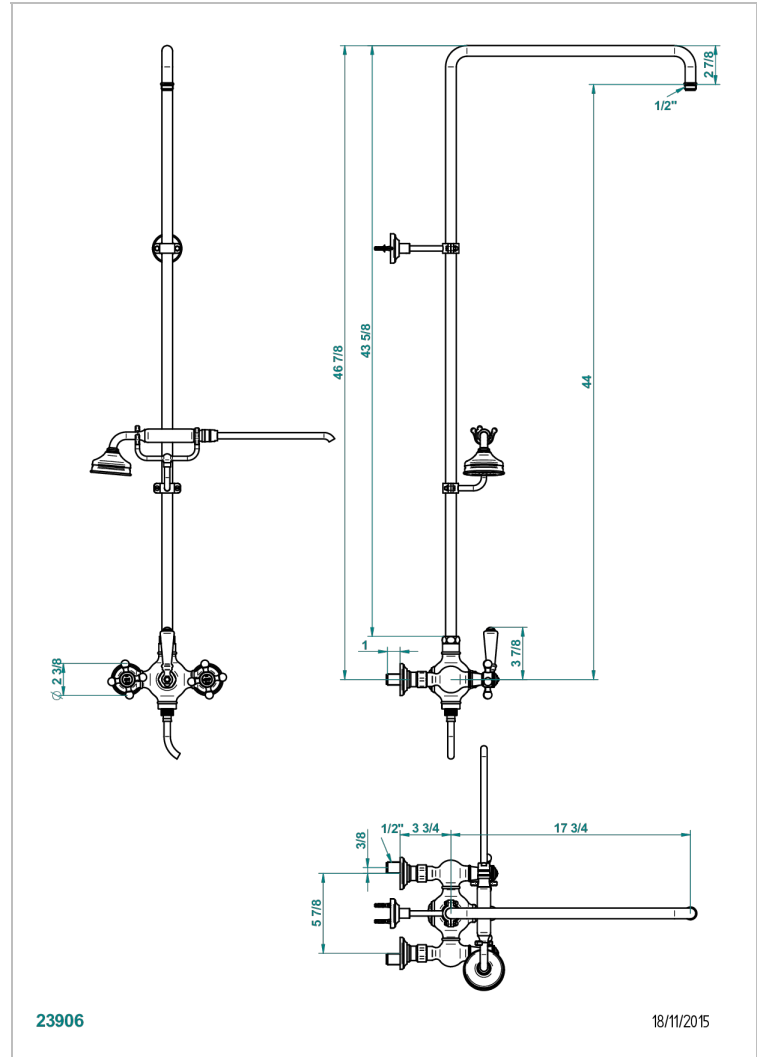

Wall mounted shower mixer/diverter / exposed shower column / telephone shower, hose and wall mounted cradle, 150 mm centres.(without shower head)

### CHARACTERISTIC

- Charleston
- Wall mounted shower mixer/diverter / exposed shower column / telephone shower, hose and wall mounted cradle, 150 mm centres. (without shower head)

### TECHNICAL SPECS

- Recommandé : 3 bars (max. 5 bars) - Advised : 43,5 psi (max. 72 psi)
- Douchette : 9,5 l/min à 3 bars (2.52 gpm at 43.5 psi)
- ajouter la pomme - add the showerhead