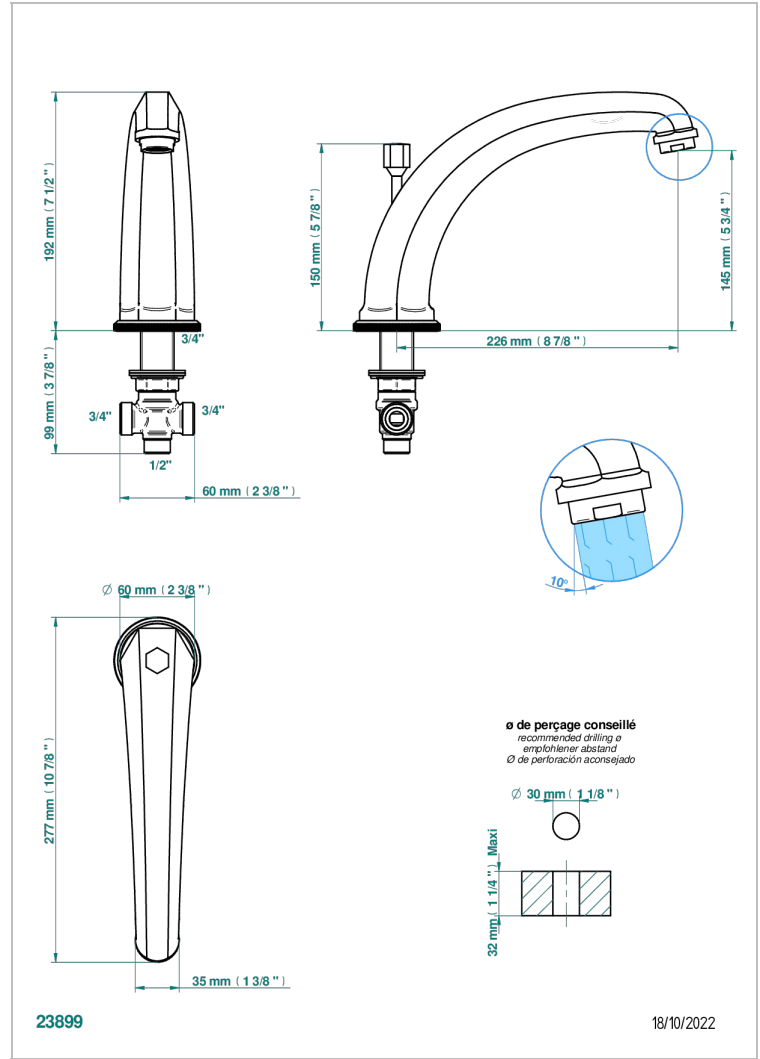

TRADITION CRYSTAL

A59-29SGIH

Rim mounted bath spout and diverter, super goliath high spout

THG[®]
PARIS

CHARACTERISTIC

- Tradition Crystal
- Rim mounted bath spout and diverter, super goliath high spout

TECHNICAL SPECS

- Recommandé : 3 bars (max. 5 bars) - Advised : 43,5 psi (max. 72 psi)
- Bec : 35 l/min à 3 bars
- Spout : 9.26 gpm at 43.5 psi

AVAILABLE FINITIONS

Antique nickel - H28
Black ceram - D30
Blush PVD - H62
Brass color PVD - H49
Brown bronze color PVD - F33
Gold color PVD - H52