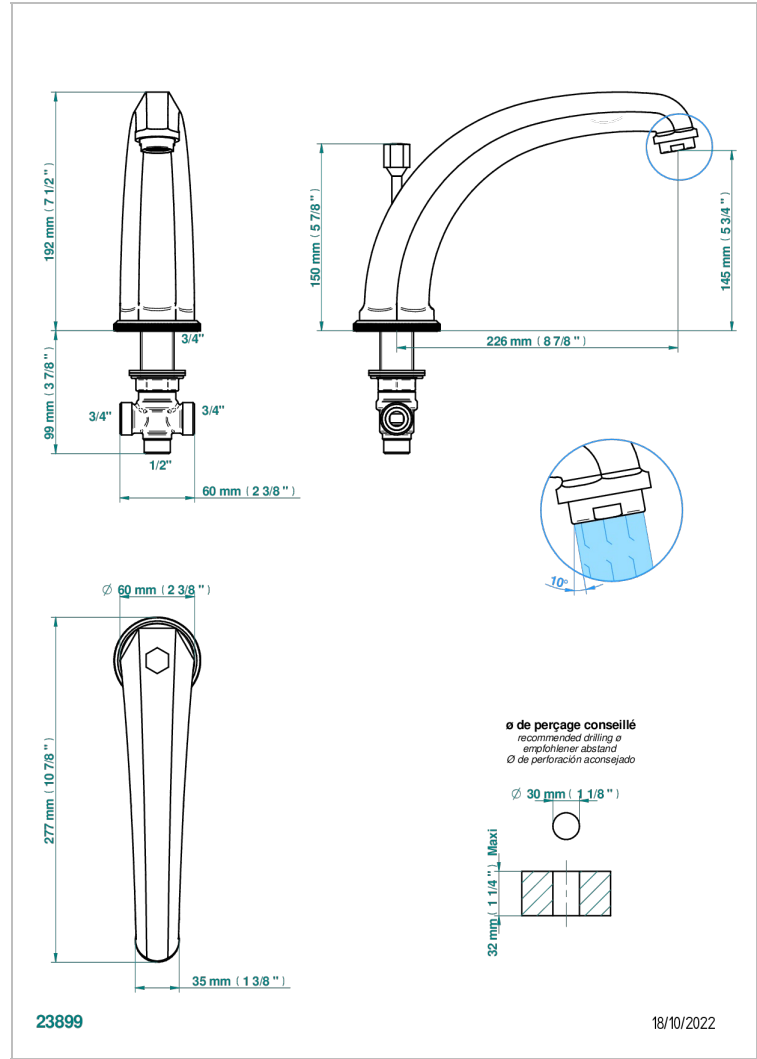

# ART DECO CRYSTAL

A56-29SGIH

Tub spout, high, with integral diverter

THG<sup>®</sup>  
PARIS

## CHARACTERISTIC

- Art Déco Crystal
- Tub spout, high, with integral diverter

## TECHNICAL SPECS

- Recommandé : 3 bars (max. 5 bars) - Advised : 43,5 psi (max. 72 psi)
- Bec : 35 l/min à 3 bars
- Spout : 9.26 gpm at 43.5 psi