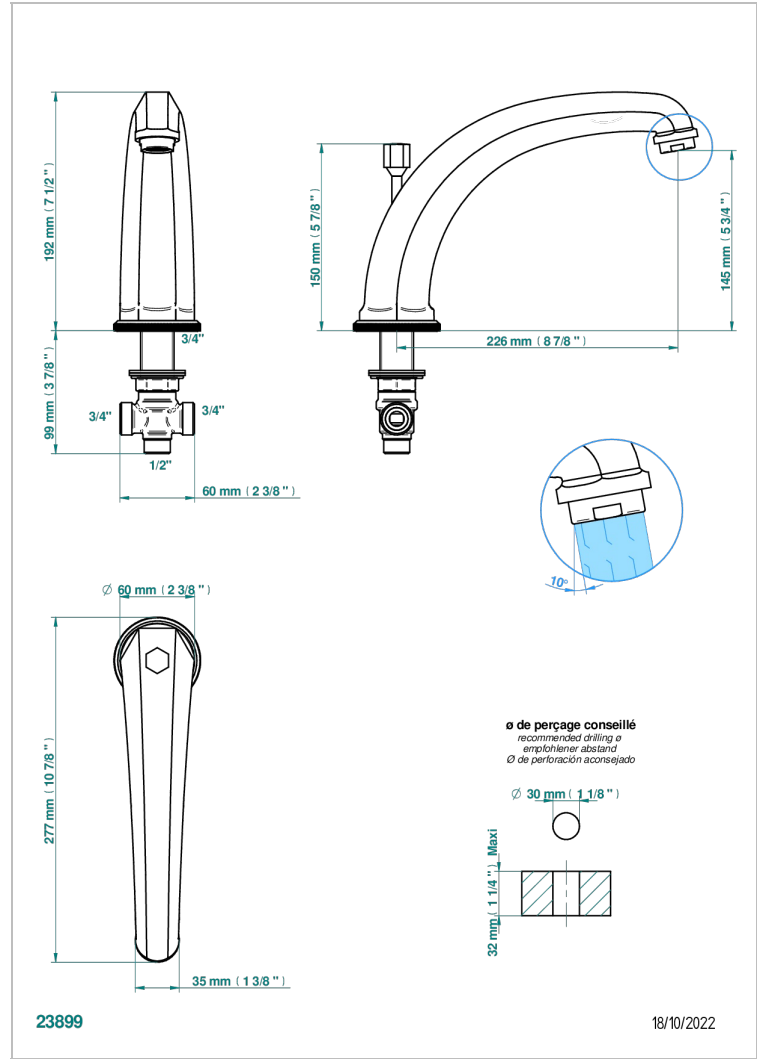

# ART DECO CRYSTAL

A56-29SGIH

Rim mounted bath spout and diverter, super goliath high spout

THG<sup>®</sup>  
PARIS

## CHARACTERISTIC

- Art Déco Crystal
- Rim mounted bath spout and diverter, super goliath high spout

## TECHNICAL SPECS

- Recommandé : 3 bars (max. 5 bars) - Advised : 43,5 psi (max. 72 psi)
- Bec : 35 l/min à 3 bars
- Spout : 9.26 gpm at 43.5 psi