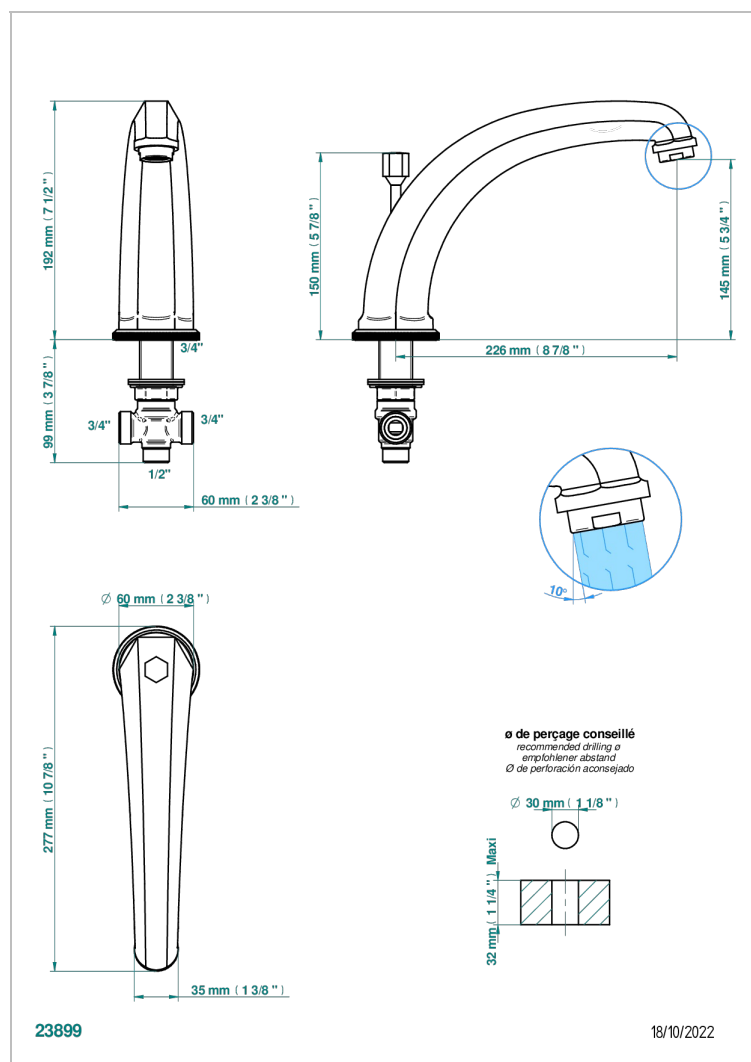

ART DECO WITH LEVER HANDLES

A55-29SGIH

Tub spout, high, with integral diverter

CHARACTERISTIC

- Art Déco with lever handles
- Tub spout, high, with integral diverter

TECHNICAL SPECS

- Recommandé : 3 bars (max. 5 bars) - Advised : 43,5 psi (max. 72 psi)
- Bec : 35 l/min à 3 bars
- Spout : 9.26 gpm at 43.5 psi