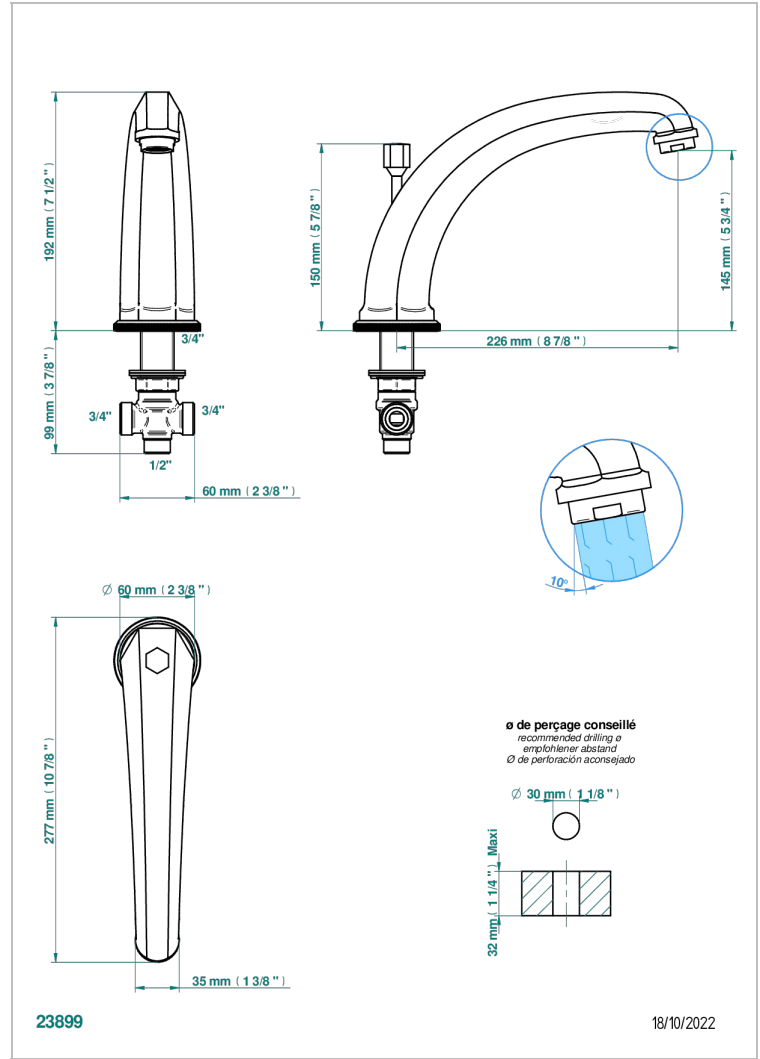

ART DECO WITH LEVER

A55-29SGIH

Rim mounted bath spout and diverter, super goliath high spout

CHARACTERISTIC

- Art Déco with lever
- Rim mounted bath spout and diverter, super goliath high spout

TECHNICAL SPECS

- Recommandé : 3 bars (max. 5 bars) - Advised : 43,5 psi (max. 72 psi)
- Bec : 35 l/min à 3 bars
- Spout : 9.26 gpm at 43.5 psi

AVAILABLE FINITIONS

Antique nickel - H28
Black ceram - D30
Blush PVD - H62
Brass color PVD - H49
Brown bronze color PVD - F33
Gold color PVD - H52