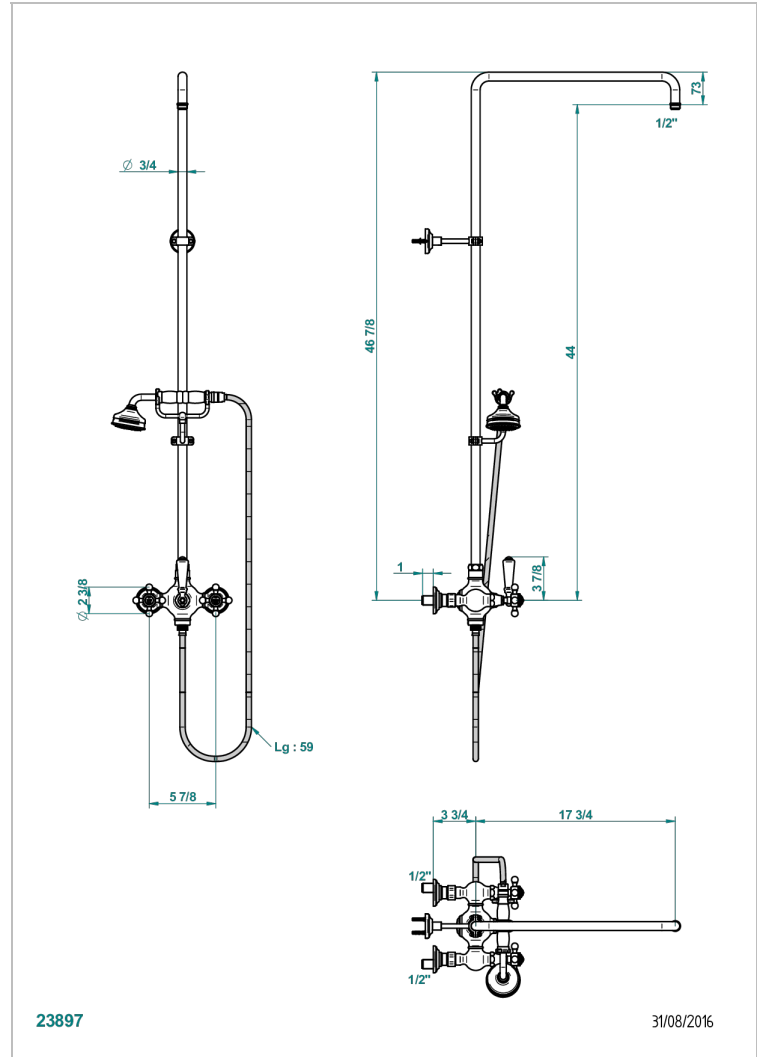

A52-64CD

Wall mounted shower mixer/diverter / exposed shower column / telephone shower, hose and wall mounted cradle, 150 mm centres.(without shower head)

CHARACTERISTIC

- Broadway
- Wall mounted shower mixer/diverter / exposed shower column / telephone shower, hose and wall mounted cradle, 150 mm centres. (without shower head)

TECHNICAL SPECS

- Recommandé : 3 bars (max. 5 bars) - Advised : 43,5 psi (max. 72 psi)
- Douchette : 9,5 l/min à 3 bars (2.52 gpm at 43.5 psi)
- ajouter la pomme - add the showerhead

AVAILABLE FINITIONS

Antique nickel - H28
 Black ceram - D30
 Blush PVD - H62
 Brass color PVD - H49
 Brown bronze color PVD - F33
 Gold color PVD - H52

Graphite PVD - H64
 Lacquered light bronze - D01
 Matt Umber PVD - H67
 Matt blush PVD - H60
 Matt brass color PVD - H50
 Matt brown bronze color PVD - F34