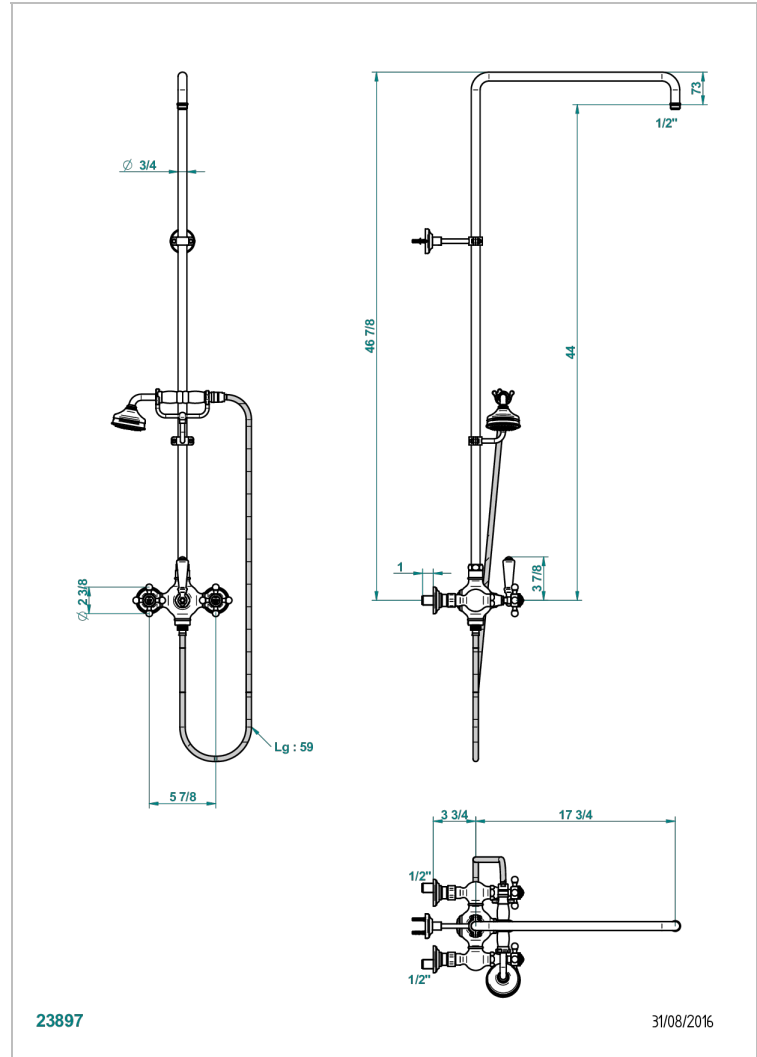

Wall mounted shower mixer/diverter / exposed shower column / telephone shower, hose and wall mounted cradle, 150 mm centres.(without shower head)

CHARACTERISTIC

- Broadway
- Wall mounted shower mixer/diverter / exposed shower column / telephone shower, hose and wall mounted cradle, 150 mm centres. (without shower head)

TECHNICAL SPECS

- Recommandé : 3 bars (max. 5 bars) - Advised : 43,5 psi (max. 72 psi)
- Douchette : 9,5 l/min à 3 bars (2.52 gpm at 43.5 psi)
- ajouter la pomme - add the showerhead

AVAILABLE FINITIONS

Antique nickel - H28
Black ceram - D30
Blush PVD - H62
Brass color PVD - H49
Brown bronze color PVD - F33
Gold color PVD - H52

Graphite PVD - H64
Lacquered light bronze - D01
Matt Umber PVD - H67
Matt blush PVD - H60
Matt brass color PVD - H50
Matt brown bronze color PVD - F34