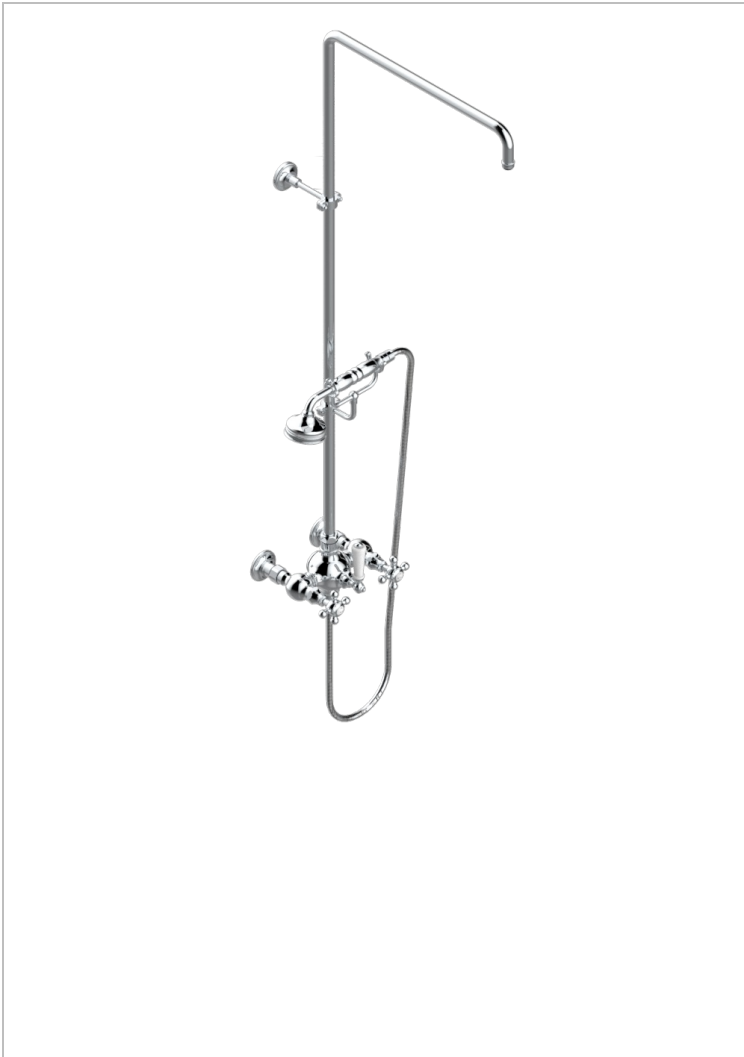

Wall mounted shower mixer/diverter / exposed shower column / telephone shower, hose and wall mounted cradle, 150 mm centres.(without shower head)

CHARACTERISTIC

- Broadway
- Wall mounted shower mixer/diverter / exposed shower column / telephone shower, hose and wall mounted cradle, 150 mm centres. (without shower head)

TECHNICAL SPECS

- Recommandé : 3 bars (max. 5 bars) - Advised : 43,5 psi (max. 72 psi)
- Douchette : 9,5 l/min à 3 bars (2.52 gpm at 43.5 psi)
- ajouter la pomme - add the showerhead

AVAILABLE FINITIONS

Antique nickel - H28
Black ceram - D30
Blush PVD - H62
Brass color PVD - H49
Brown bronze color PVD - F33
Gold color PVD - H52

Graphite PVD - H64
Lacquered light bronze - D01
Matt Umber PVD - H67
Matt blush PVD - H60
Matt brass color PVD - H50
Matt brown bronze color PVD - F34

Soft gold - F30
Soft matt gold - F31
Umber PVD - H66
Varnished matt antique red copper (color finish) - H07