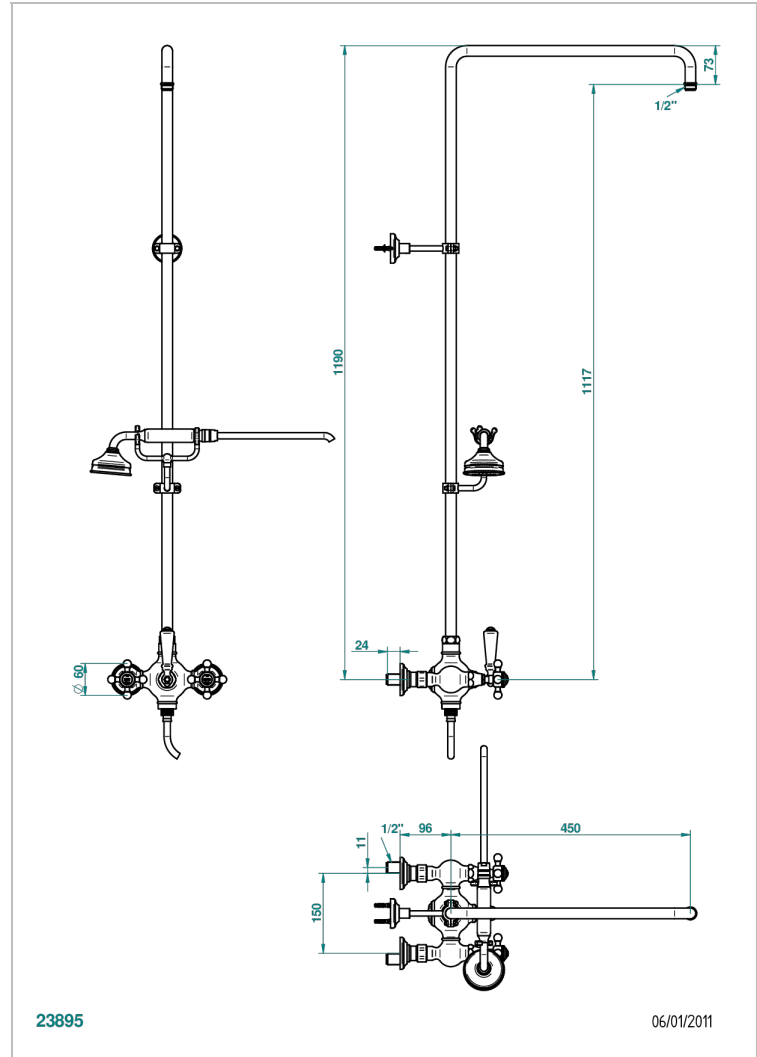

1900

G25-64CD

Wall mounted shower mixer/diverter / exposed shower column / telephone shower, hose and wall mounted cradle, 150 mm centres.(without shower head)

CHARACTERISTIC

- 1900
- Wall mounted shower mixer/diverter / exposed shower column / telephone shower, hose and wall mounted cradle, 150 mm centres. (without shower head)

TECHNICAL SPECS

- Recommandé : 3 bars (max. 5 bars) - Advised : 43,5 psi (max. 72 psi)
- Douchette : 9,5 l/min à 3 bars (2.52 gpm at 43.5 psi)
- ajouter la pomme - add the showerhead

AVAILABLE FINITIONS

Antique nickel - H28
Black ceram - D30
Blush PVD - H62
Brass color PVD - H49
Brown bronze color PVD - F33
Gold color PVD - H52

Graphite PVD - H64
Lacquered light bronze - D01
Matt Umber PVD - H67
Matt blush PVD - H60
Matt brass color PVD - H50
Matt brown bronze color PVD - F34