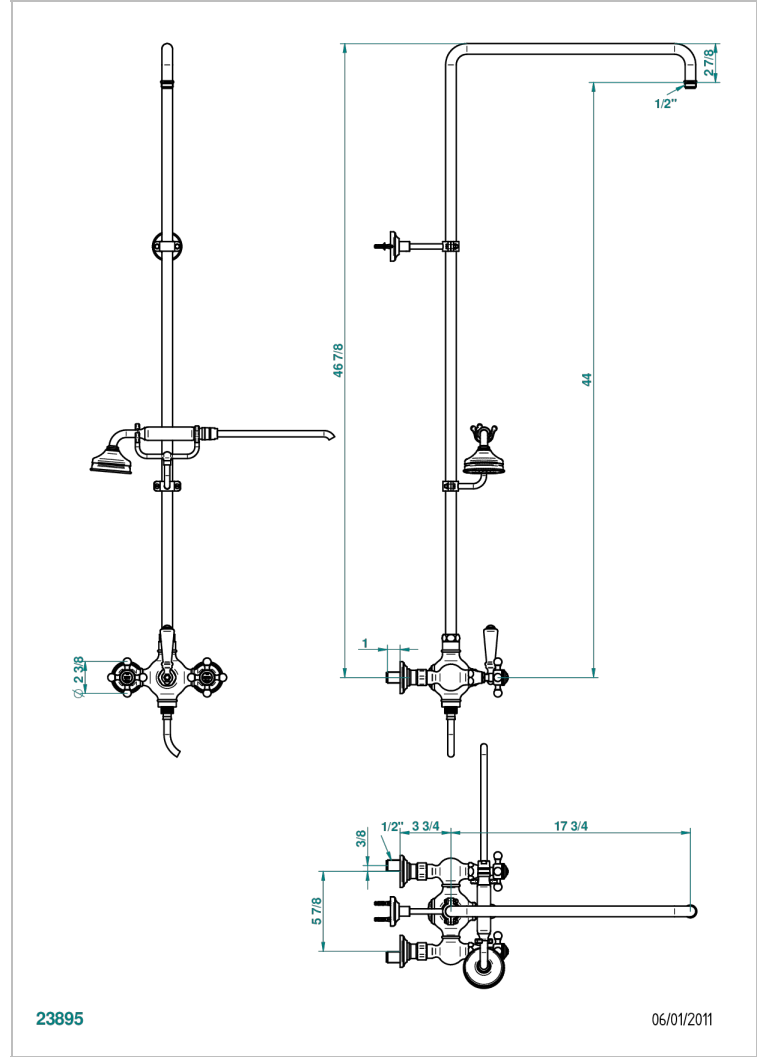

# 1900

G25-64CD

Wall mounted shower mixer/diverter / exposed shower column / telephone shower, hose and wall mounted cradle, 150 mm centres.(without shower head)

## CHARACTERISTIC

- 1900
- Wall mounted shower mixer/diverter / exposed shower column / telephone shower, hose and wall mounted cradle, 150 mm centres. (without shower head)

## TECHNICAL SPECS

- Recommandé : 3 bars (max. 5 bars) - Advised : 43,5 psi (max. 72 psi)
- Douchette : 9,5 l/min à 3 bars (2.52 gpm at 43.5 psi)
- ajouter la pomme - add the showerhead

## AVAILABLE FINITIONS

Antique nickel - H28  
Black ceram - D30  
Blush PVD - H62  
Brass color PVD - H49  
Brown bronze color PVD - F33  
Gold color PVD - H52

Graphite PVD - H64  
Lacquered light bronze - D01  
Matt Umber PVD - H67  
Matt blush PVD - H60  
Matt brass color PVD - H50  
Matt brown bronze color PVD - F34