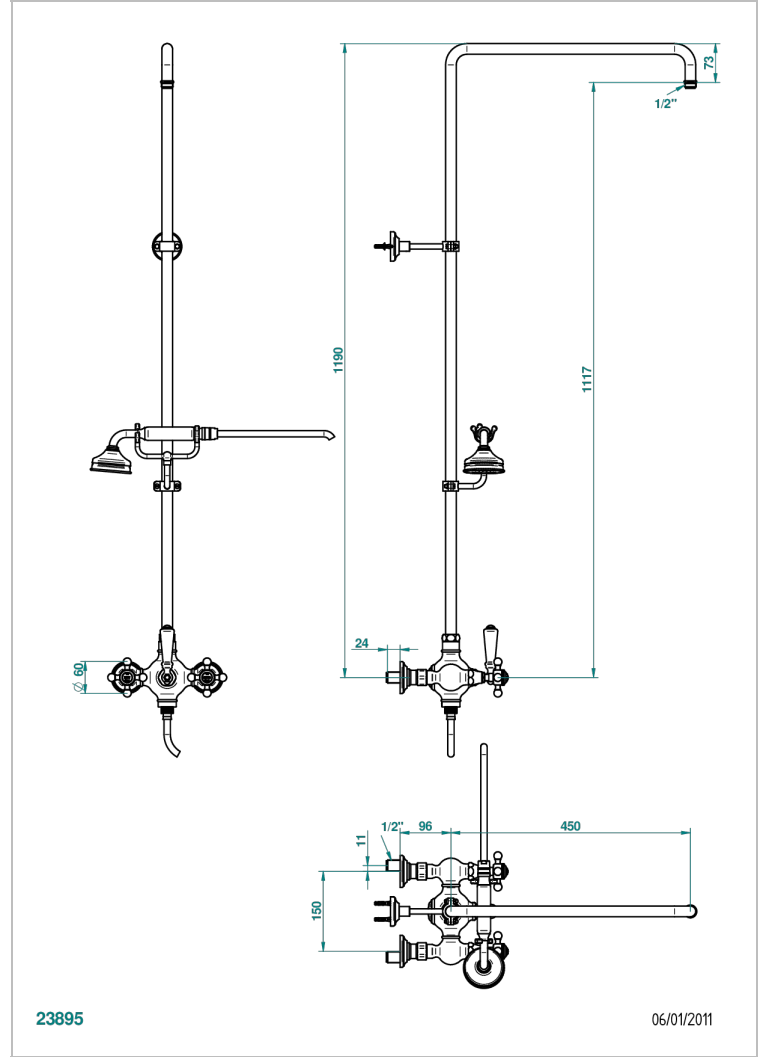

1900

G25-64CD

THG[®]
PARIS

Wall mounted shower mixer/diverter / exposed shower column / telephone shower, hose and wall mounted cradle, 150 mm centres.(without shower head)

CHARACTERISTIC

- 1900
- Wall mounted shower mixer/diverter / exposed shower column / telephone shower, hose and wall mounted cradle, 150 mm centres. (without shower head)

TECHNICAL SPECS

- Recommandé : 3 bars (max. 5 bars) - Advised : 43,5 psi (max. 72 psi)
- Douchette : 9,5 l/min à 3 bars (2.52 gpm at 43.5 psi)
- ajouter la pomme - add the showerhead

AVAILABLE FINITIONS

Antique nickel - H28
Black ceram - D30
Blush PVD - H62
Brass color PVD - H49
Brown bronze color PVD - F33
Gold color PVD - H52

Graphite PVD - H64
Lacquered light bronze - D01
Matt Umber PVD - H67
Matt blush PVD - H60
Matt brass color PVD - H50
Matt brown bronze color PVD - F34