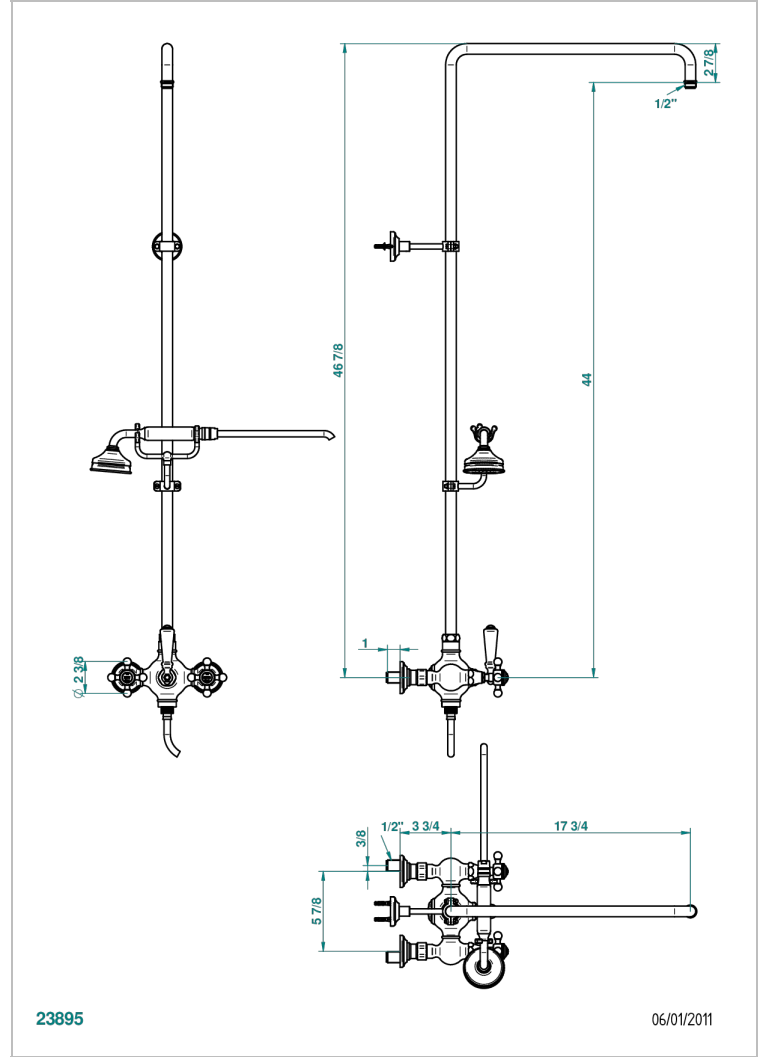

# 1900

G25-64CD

Wall mounted shower mixer/diverter / exposed shower column / telephone shower, hose and wall mounted cradle, 150 mm centres.(without shower head)

## CHARACTERISTIC

- 1900
- Wall mounted shower mixer/diverter / exposed shower column / telephone shower, hose and wall mounted cradle, 150 mm centres. (without shower head)

## TECHNICAL SPECS

- Recommandé : 3 bars (max. 5 bars) - Advised : 43,5 psi (max. 72 psi)
- Douchette : 9,5 l/min à 3 bars (2.52 gpm at 43.5 psi)
- ajouter la pomme - add the showerhead