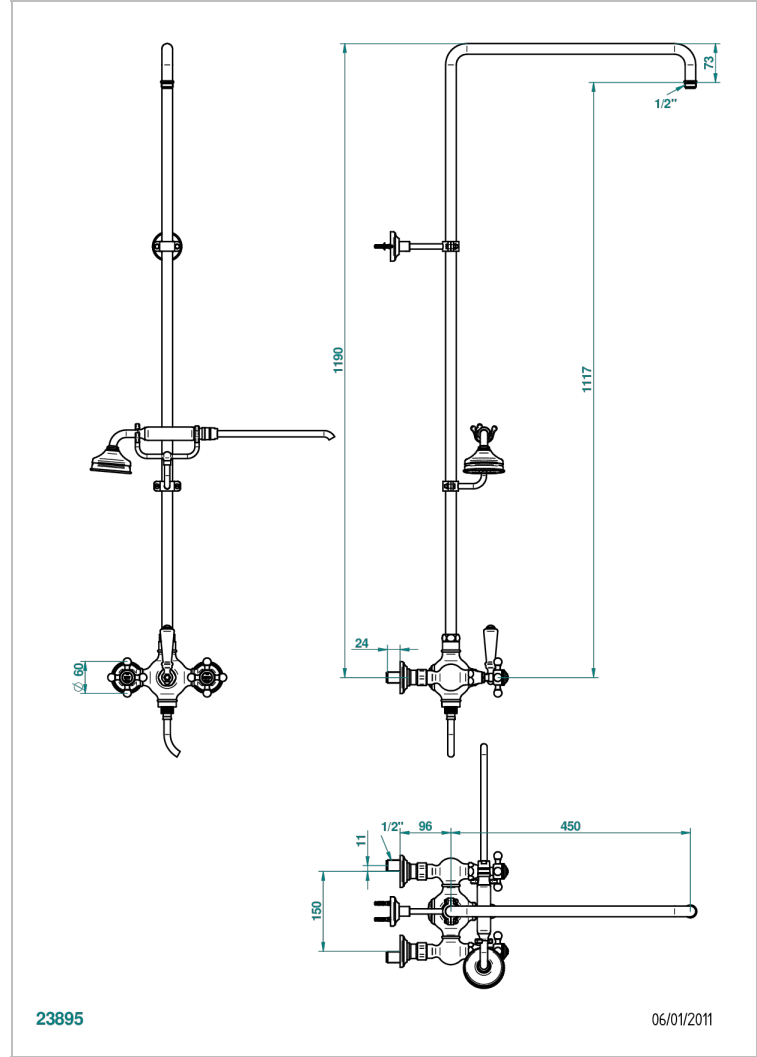

1900

G25-64CD

THG[®]
PARIS

Wall mounted shower mixer/diverter / exposed shower column / telephone shower, hose and wall mounted cradle, 150 mm centres.(without shower head)

CHARACTERISTIC

- 1900
- Wall mounted shower mixer/diverter / exposed shower column / telephone shower, hose and wall mounted cradle, 150 mm centres. (without shower head)

TECHNICAL SPECS

- Recommandé : 3 bars (max. 5 bars) - Advised : 43,5 psi (max. 72 psi)
- Douchette : 9,5 l/min à 3 bars (2.52 gpm at 43.5 psi)
- ajouter la pomme - add the showerhead

AVAILABLE FINITIONS

Antique nickel - H28
Black ceram - D30
Blush PVD - H62
Brass color PVD - H49
Brown bronze color PVD - F33
Gold color PVD - H52

Graphite PVD - H64
Lacquered light bronze - D01
Matt Umber PVD - H67
Matt blush PVD - H60
Matt brass color PVD - H50
Matt brown bronze color PVD - F34