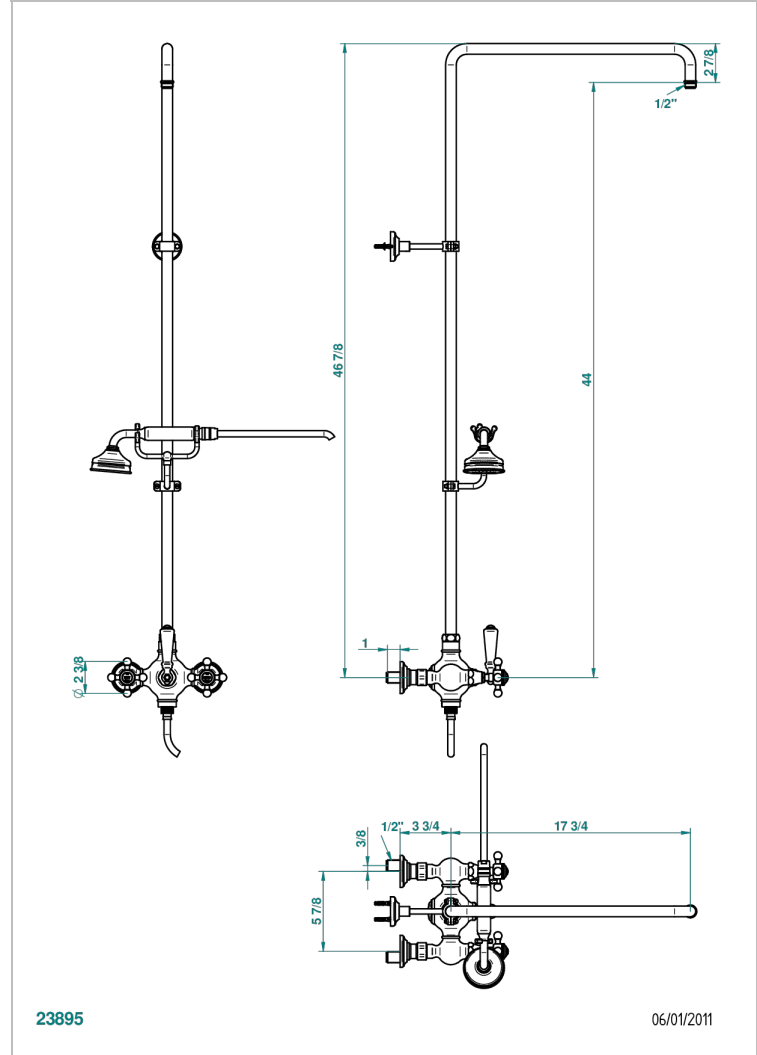

1900

G25-64CD

Wall mounted shower mixer/diverter / exposed shower column / telephone shower, hose and wall mounted cradle, 150 mm centres.(without shower head)

CHARACTERISTIC

- 1900
- Wall mounted shower mixer/diverter / exposed shower column / telephone shower, hose and wall mounted cradle, 150 mm centres. (without shower head)

TECHNICAL SPECS

- Recommandé : 3 bars (max. 5 bars) - Advised : 43,5 psi (max. 72 psi)
- Douchette : 9,5 l/min à 3 bars (2.52 gpm at 43.5 psi)
- ajouter la pomme - add the showerhead

AVAILABLE FINITIONS

Antique nickel - H28
Black ceram - D30
Blush PVD - H62
Brass color PVD - H49
Brown bronze color PVD - F33
Gold color PVD - H52

Graphite PVD - H64
Lacquered light bronze - D01
Matt Umber PVD - H67
Matt blush PVD - H60
Matt brass color PVD - H50
Matt brown bronze color PVD - F34