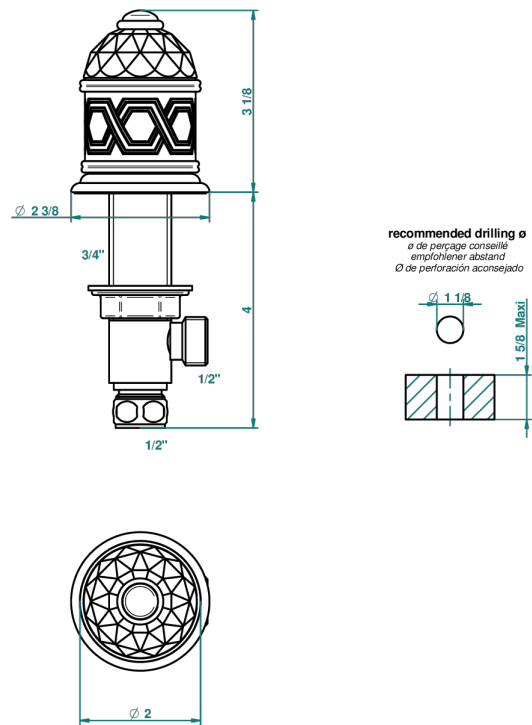

DUOMO CRYSTAL

U4F-35

Rim mounted 1/2" valve

CHARACTERISTIC

- Duomo Crystal
- Rim mounted 1/2" valve

AVAILABLE FINITIONS

Antique nickel - H28
Black ceram - D30
Blush PVD - H62
Brass color PVD - H49
Brown bronze color PVD - F33
Gold color PVD - H52