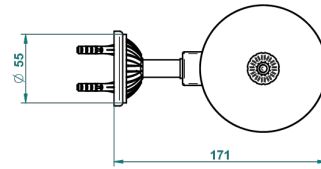

MANDARINE METAL

U1A-4720C

Metal toilet brush holder with brush with cover wall mounted

THG®
PARIS

23890

12/01/2016

CHARACTERISTIC

- Mandarine Metal
- Metal toilet brush holder with brush with cover wall mounted

AVAILABLE FINITIONS

Black ceram - D30
Blush PVD - H62
Brass color PVD - H49
Brown bronze color PVD - F33
Chrome polished - A02
Chrome polished / gold polished - G02

Copper antique matt, coated - H07
Gold color PVD - H52
Gold mat - F07
Gold polished - F01
Graphite PVD - H64
Light coated bronze - D01

Matt Umber PVD - H67
Matt blush PVD - H60
Matt brass color PVD - H50
Matt brown bronze color PVD - F34
Matt chrome (American satin) - C02
Matt gold color PVD - H53

Matt graphite PVD - H65
Matt nickel (American satin) - C01
Matt nickel color PVD - H56
Nickel antique / Sovereign - H28
Nickel color PVD - H55
Nickel polished - B01

Soft gold - F30
Soft matt gold - F31
Umber PVD - H66