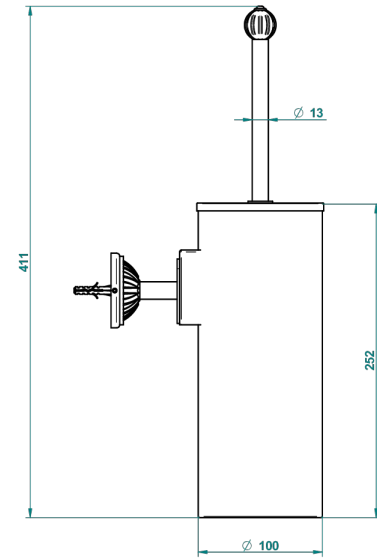

MANDARINE METAL

U1A-4720C

Metal toilet brush holder with brush with cover wall mounted

THG®
PARIS

23890

12/01/2016

CHARACTERISTIC

- Mandarine Metal
- Metal toilet brush holder with brush with cover wall mounted

AVAILABLE FINITIONS

Black ceram - D30
Blush PVD - H62
Brass color PVD - H49
Brown bronze color PVD - F33
Chrome polished - A02
Chrome polished / gold polished - G02

Copper antique matt, coated - H07
Gold color PVD - H52
Gold mat - F07
Gold polished - F01
Graphite PVD - H64
Light coated bronze - D01

Matt Umber PVD - H67
Matt blush PVD - H60
Matt brass color PVD - H50
Matt brown bronze color PVD - F34
Matt chrome (American satin) - C02
Matt gold color PVD - H53

Matt graphite PVD - H65
Matt nickel (American satin) - C01
Matt nickel color PVD - H56
Nickel antique / Sovereign - H28
Nickel color PVD - H55
Nickel polished - B01

Soft gold - F30
Soft matt gold - F31
Umber PVD - H66