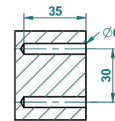

MANDARINE METAL

U1A-4720C

Metal toilet brush holder with brush with cover wall mounted

THG®
PARIS

23890

12/01/2016

CHARACTERISTIC

- Mandarine Metal
- Metal toilet brush holder with brush with cover wall mounted

AVAILABLE FINITIONS

Black ceram - D30
Blush PVD - H62
Brass color PVD - H49
Brown bronze color PVD - F33
Chrome polished - A02
Chrome polished / gold polished - G02

Copper antique matt, coated - H07
Gold color PVD - H52
Gold mat - F07
Gold polished - F01
Graphite PVD - H64
Light coated bronze - D01

Matt Umber PVD - H67
Matt blush PVD - H60
Matt brass color PVD - H50
Matt brown bronze color PVD - F34
Matt chrome (American satin) - C02
Matt gold color PVD - H53

Matt graphite PVD - H65
Matt nickel (American satin) - C01
Matt nickel color PVD - H56
Nickel antique / Sovereign - H28
Nickel color PVD - H55
Nickel polished - B01

Soft gold - F30
Soft matt gold - F31
Umber PVD - H66