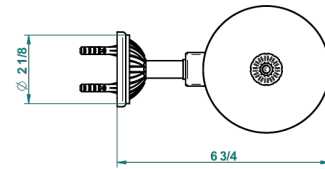

MANDARINE METAL

U1A-4720C

Metal toilet brush holder with brush with cover wall mounted

23890

12/01/2016

CHARACTERISTIC

- Mandarine Metal
- Metal toilet brush holder with brush with cover wall mounted

AVAILABLE FINITIONS

Black ceram - D30
Blush PVD - H62
Brass color PVD - H49
Brown bronze color PVD - F33
Chrome polished - A02
Chrome polished / gold polished - G02

Copper antique matt, coated - H07
Gold color PVD - H52
Gold mat - F07
Gold polished - F01
Graphite PVD - H64
Light coated bronze - D01

Matt Umber PVD - H67
Matt blush PVD - H60
Matt brass color PVD - H50
Matt brown bronze color PVD - F34
Matt chrome (American satin) - C02
Matt gold color PVD - H53

Matt graphite PVD - H65
Matt nickel (American satin) - C01
Matt nickel color PVD - H56
Nickel antique / Sovereign - H28
Nickel color PVD - H55
Nickel polished - B01

Soft gold - F30
Soft matt gold - F31
Umber PVD - H66