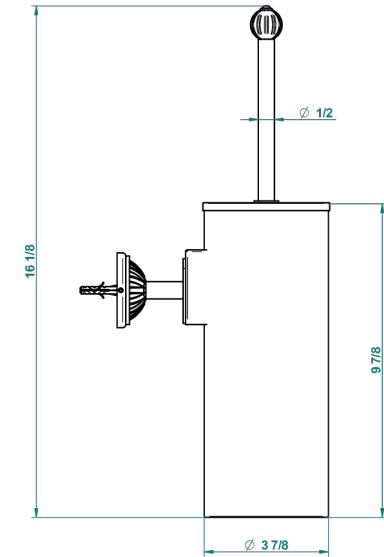

MANDARINE METAL

U1A-4720C

Metal toilet brush holder with brush with cover wall mounted

23890

12/01/2016

CHARACTERISTIC

- Mandarine Metal
- Metal toilet brush holder with brush with cover wall mounted

AVAILABLE FINITIONS

Black ceram - D30
Blush PVD - H62
Brass color PVD - H49
Brown bronze color PVD - F33
Chrome polished - A02
Chrome polished / gold polished - G02

Copper antique matt, coated - H07
Gold color PVD - H52
Gold mat - F07
Gold polished - F01
Graphite PVD - H64
Light coated bronze - D01

Matt Umber PVD - H67
Matt blush PVD - H60
Matt brass color PVD - H50
Matt brown bronze color PVD - F34
Matt chrome (American satin) - C02
Matt gold color PVD - H53

Matt graphite PVD - H65
Matt nickel (American satin) - C01
Matt nickel color PVD - H56
Nickel antique / Sovereign - H28
Nickel color PVD - H55
Nickel polished - B01

Soft gold - F30
Soft matt gold - F31
Umber PVD - H66