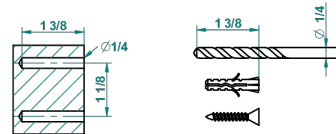

MANDARINE METAL

U1A-4720C

Metal toilet brush holder with brush with cover wall mounted

23890

12/01/2016

CHARACTERISTIC

- Mandarine Metal
- Metal toilet brush holder with brush with cover wall mounted

AVAILABLE FINITIONS

Black ceram - D30
Blush PVD - H62
Brass color PVD - H49
Brown bronze color PVD - F33
Chrome polished - A02
Chrome polished / gold polished - G02

Copper antique matt, coated - H07
Gold color PVD - H52
Gold mat - F07
Gold polished - F01
Graphite PVD - H64
Light coated bronze - D01

Matt Umber PVD - H67
Matt blush PVD - H60
Matt brass color PVD - H50
Matt brown bronze color PVD - F34
Matt chrome (American satin) - C02
Matt gold color PVD - H53

Matt graphite PVD - H65
Matt nickel (American satin) - C01
Matt nickel color PVD - H56
Nickel antique / Sovereign - H28
Nickel color PVD - H55
Nickel polished - B01

Soft gold - F30
Soft matt gold - F31
Umber PVD - H66