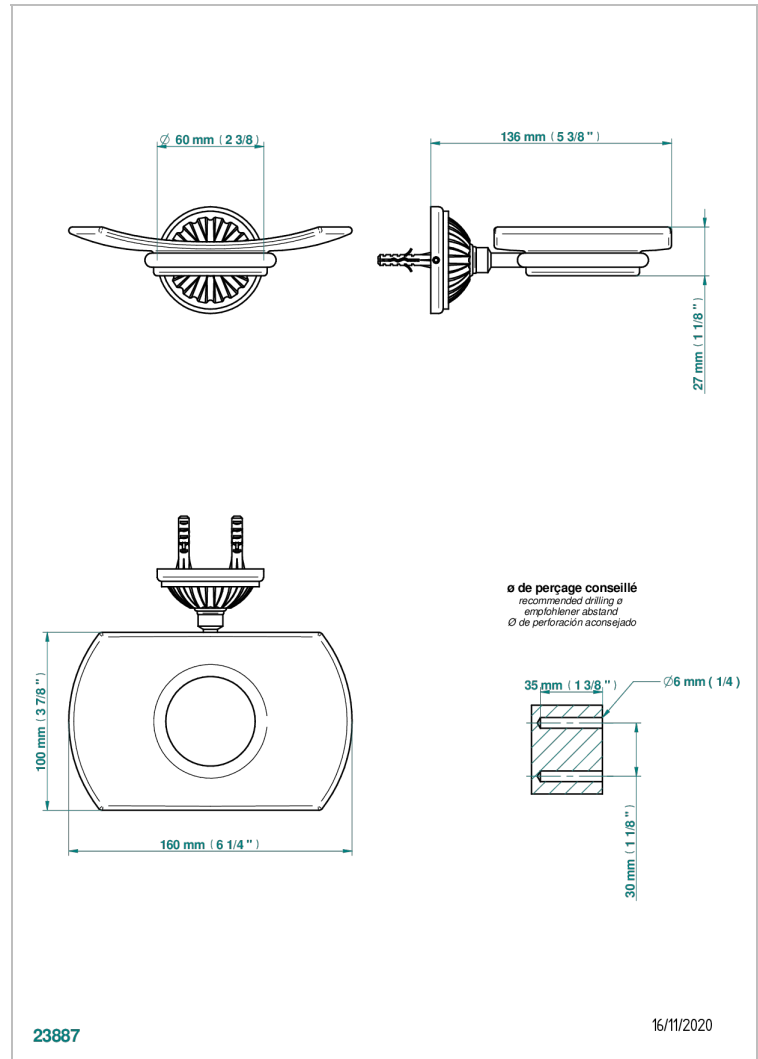

MANDARINE METAL

U1A-500

Glass soap dish, wall mounted

THG[®]
PARIS

CHARACTERISTIC

- Mandarine Metal
- Glass soap dish, wall mounted

AVAILABLE FINITIONS

Black ceram - D30
Blush PVD - H62
Brass color PVD - H49
Brown bronze color PVD - F33
Chrome polished - A02
Chrome polished / gold polished - G02

Copper antique matt, coated - H07
Gold color PVD - H52
Gold mat - F07
Gold polished - F01
Graphite PVD - H64
Light coated bronze - D01

Matt Umber PVD - H67
Matt blush PVD - H60
Matt brass color PVD - H50
Matt brown bronze color PVD - F34
Matt chrome (American satin) - C02
Matt gold color PVD - H53