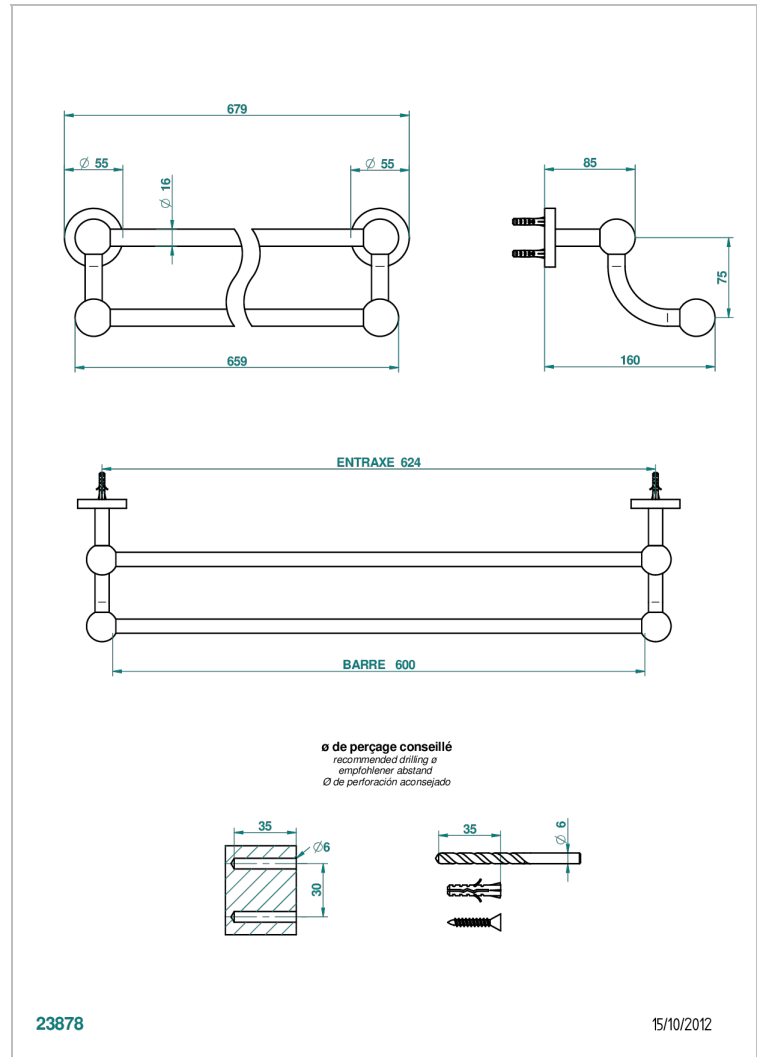

BONDI WITH LEVER

G7G-516/60

Towel rail, 2 fixed rails, length: 600 mm

THG[®]
PARIS

CARACTERÍSTICAS

- Bondi with lever
- Towel rail, 2 fixed rails, length: 600 mm

ACABADOS DISPONIBLES

Bronce claro - D01
Cerámica negra mate - D30
Cromo - A02
Cromo / dorado - G02
Cromo mate - C02
Dorado - F01