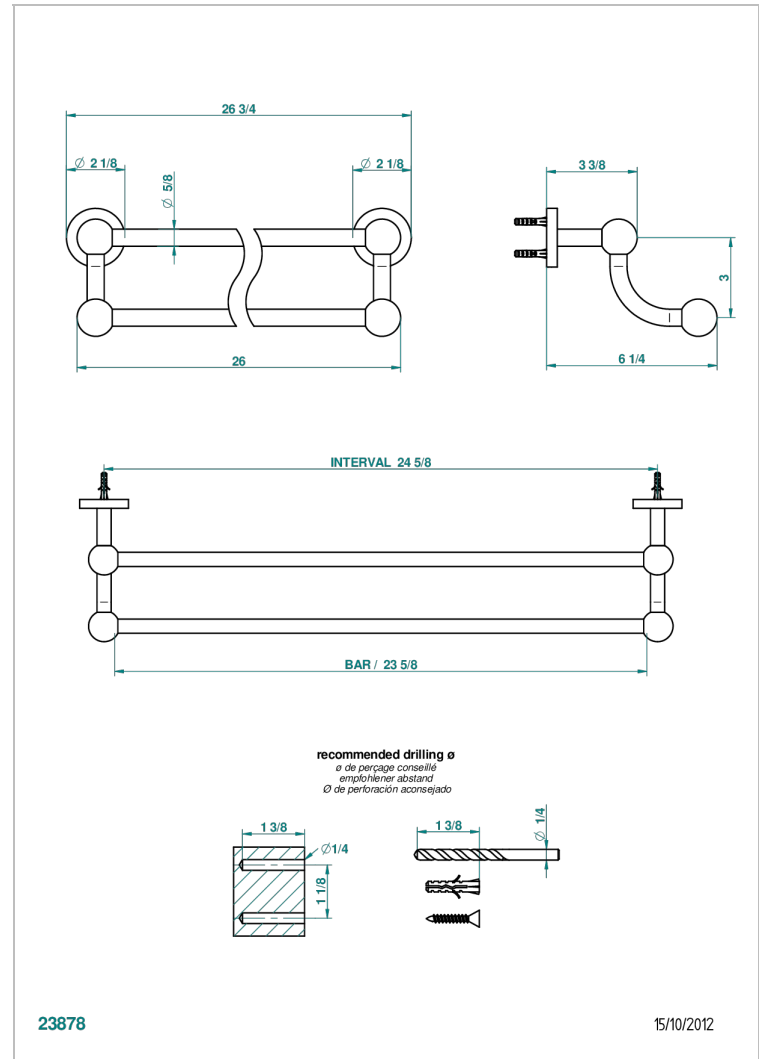

BONDI WITH LEVER

G7G-516/60

Towel rail, 2 fixed rails, length: 600 mm

THG[®]
PARIS

CARACTERÍSTICAS

- Bondi with lever
- Towel rail, 2 fixed rails, length: 600 mm

ACABADOS DISPONIBLES

Bronce claro - D01
Cerámica negra mate - D30
Cromo - A02
Cromo / dorado - G02
Cromo mate - C02
Dorado - F01