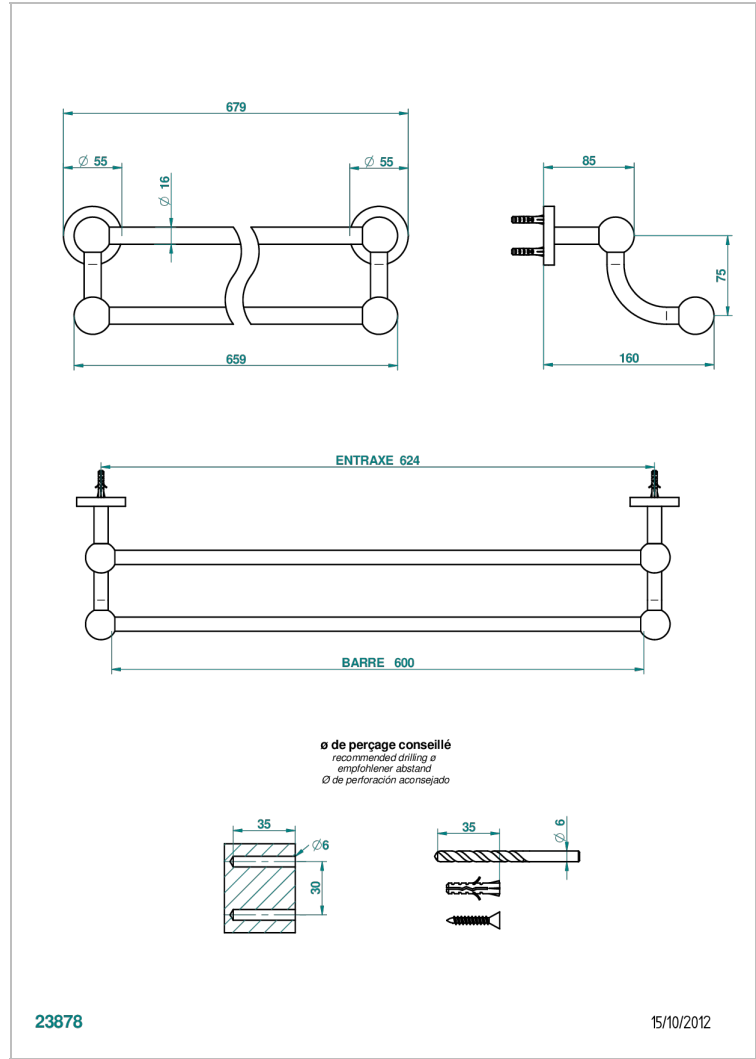

BONDI WITH LEVER

G7G-516/60

Towel rail, 2 fixed rails, length: 600 mm

CHARACTERISTIC

- Bondi with lever
- Towel rail, 2 fixed rails, length: 600 mm

AVAILABLE FINITIONS

Antique nickel - H28
Black ceram - D30
Blush PVD - H62
Brass color PVD - H49
Brown bronze color PVD - F33
Gold color PVD - H52