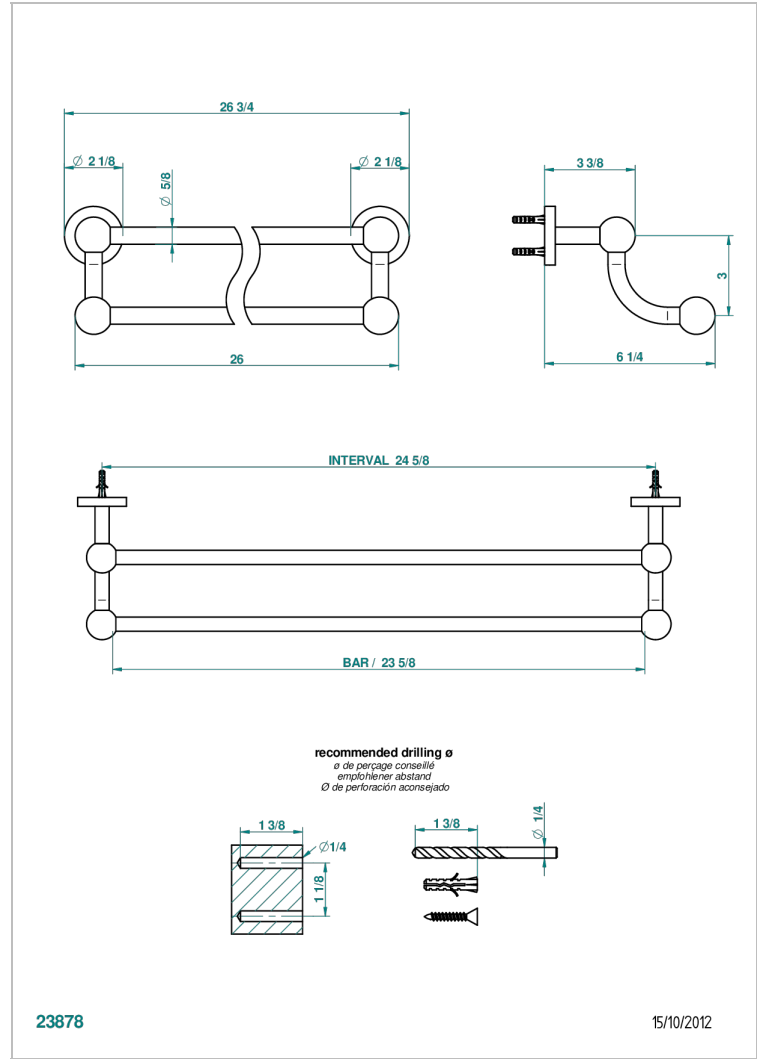

BONDI WITH LEVER

G7G-516/60

Towel rail, 2 fixed rails, length: 600 mm

CHARACTERISTIC

- Bondi with lever
- Towel rail, 2 fixed rails, length: 600 mm

AVAILABLE FINITIONS

Antique nickel - H28
 Black ceram - D30
 Blush PVD - H62
 Brass color PVD - H49
 Brown bronze color PVD - F33
 Gold color PVD - H52