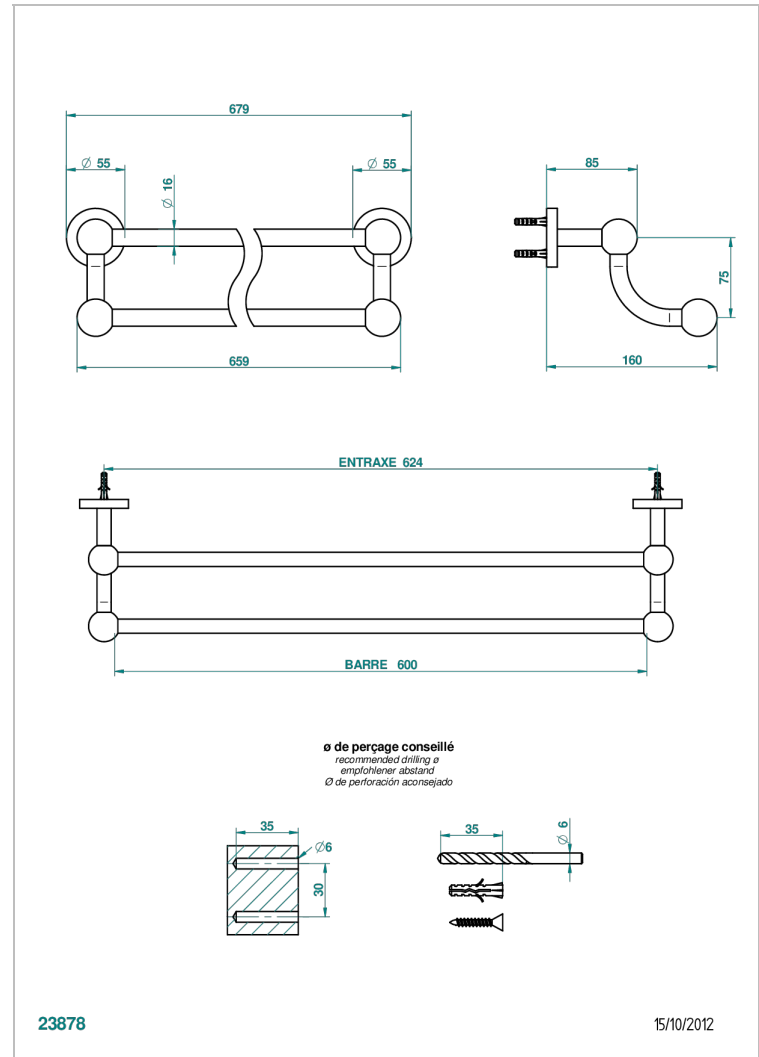

BONDI WITH LEVER

G7G-516/60

Towel rail, 2 fixed rails, length: 600 mm

THG[®]
PARIS

CARACTERÍSTICAS

- Bondi with lever
- Towel rail, 2 fixed rails, length: 600 mm

ACABADOS DISPONIBLES

Bronce claro - D01
Cerámica negra mate - D30
Cromo - A02
Cromo / dorado - G02
Cromo mate - C02
Dorado - F01