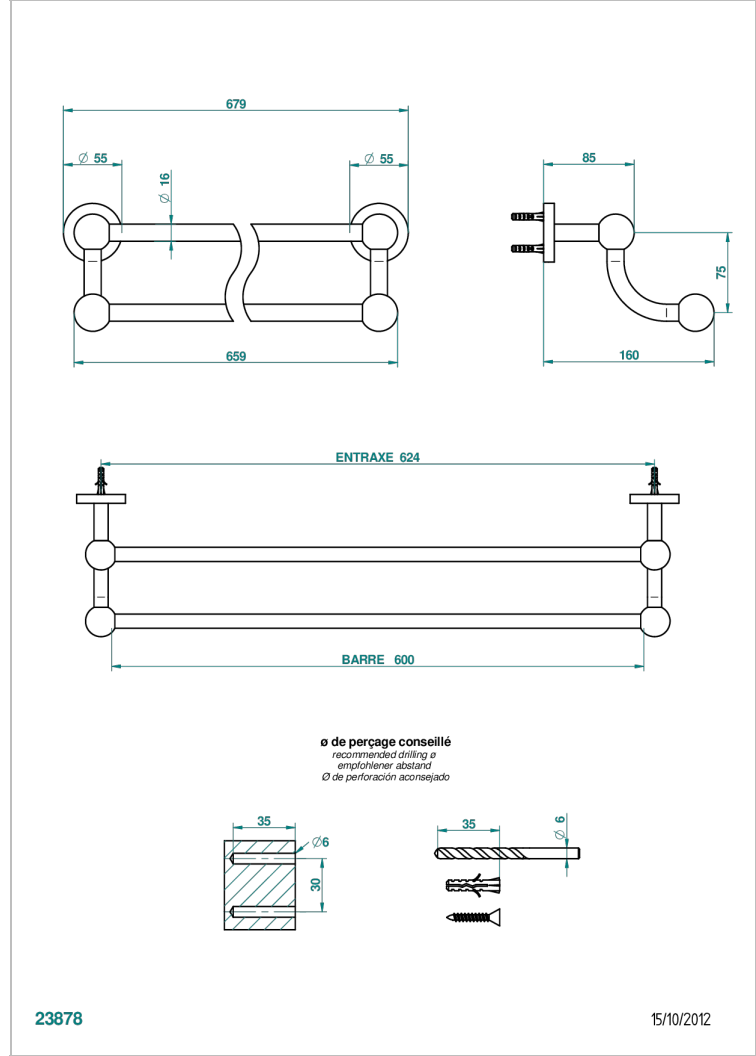

BONDI WITH LEVER

G7G-516/60

Towel rail, 2 fixed rails, length: 600 mm

CHARACTERISTIC

- Bondi with lever
- Towel rail, 2 fixed rails, length: 600 mm

AVAILABLE FINITIONS

Antique nickel - H28
Black ceram - D30
Blush PVD - H62
Brass color PVD - H49
Brown bronze color PVD - F33
Gold color PVD - H52