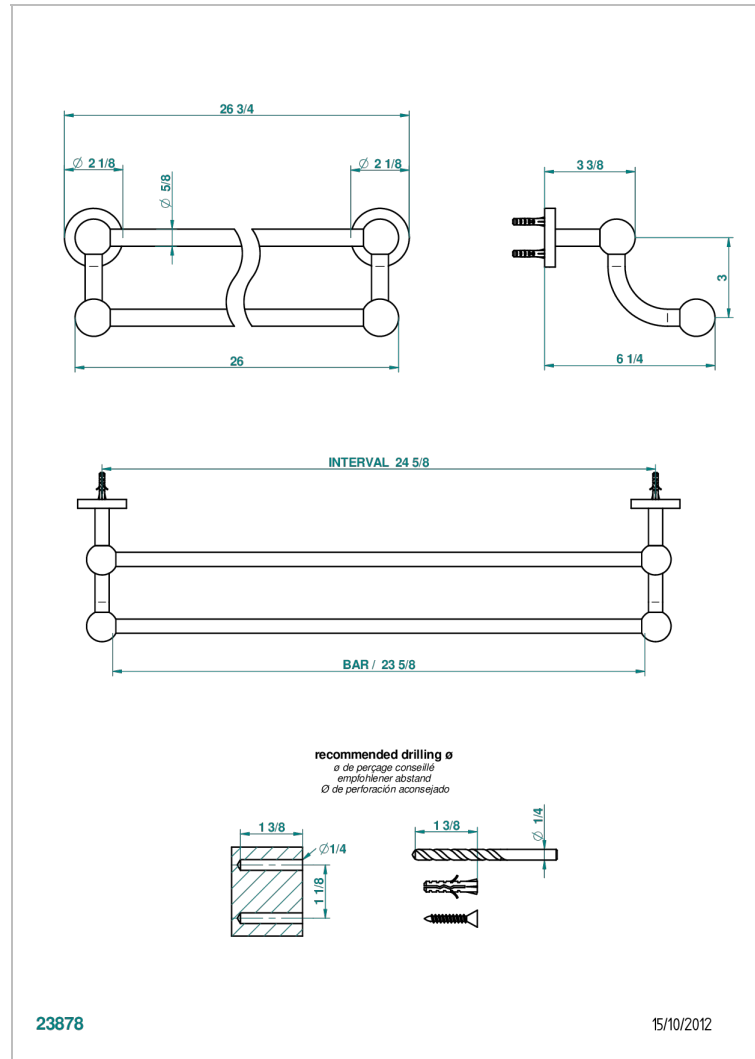

# BONDI WITH LEVER

G7G-516/60

Towel rail, 2 fixed rails, length: 600 mm

THG<sup>®</sup>  
PARIS

## CARACTERÍSTICAS

- Bondi with lever
- Towel rail, 2 fixed rails, length: 600 mm