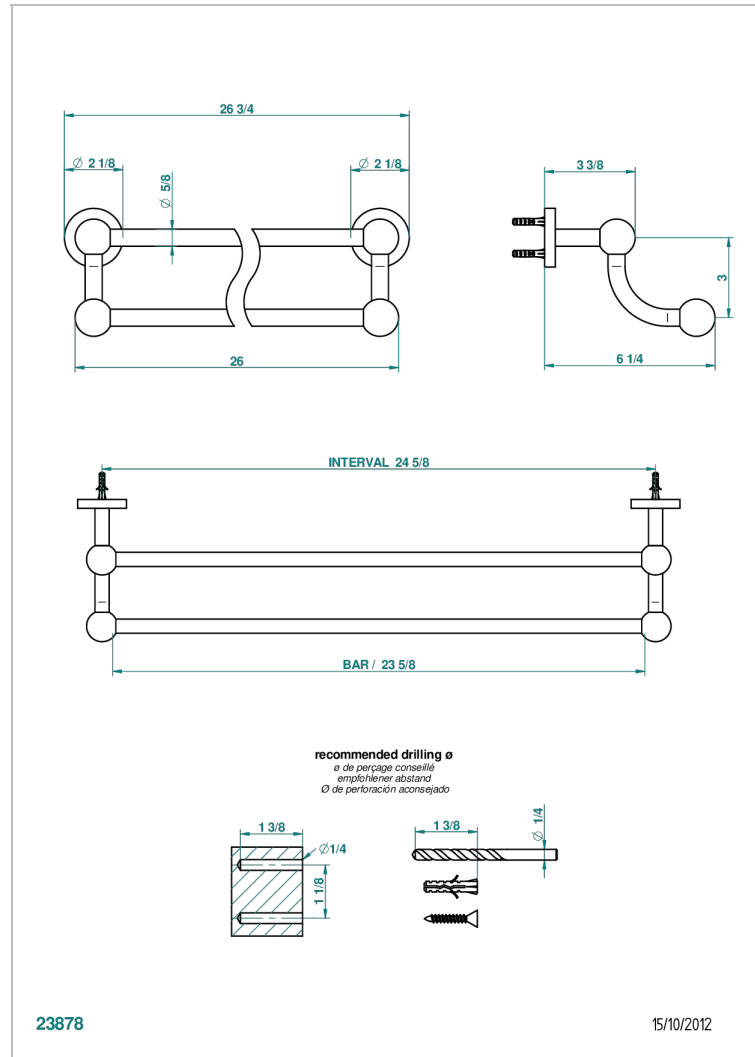

# BONDI WITH LEVER

G7G-516/60

Towel rail, 2 fixed rails, length: 600 mm

## CHARACTERISTIC

- Bondi with lever
- Towel rail, 2 fixed rails, length: 600 mm