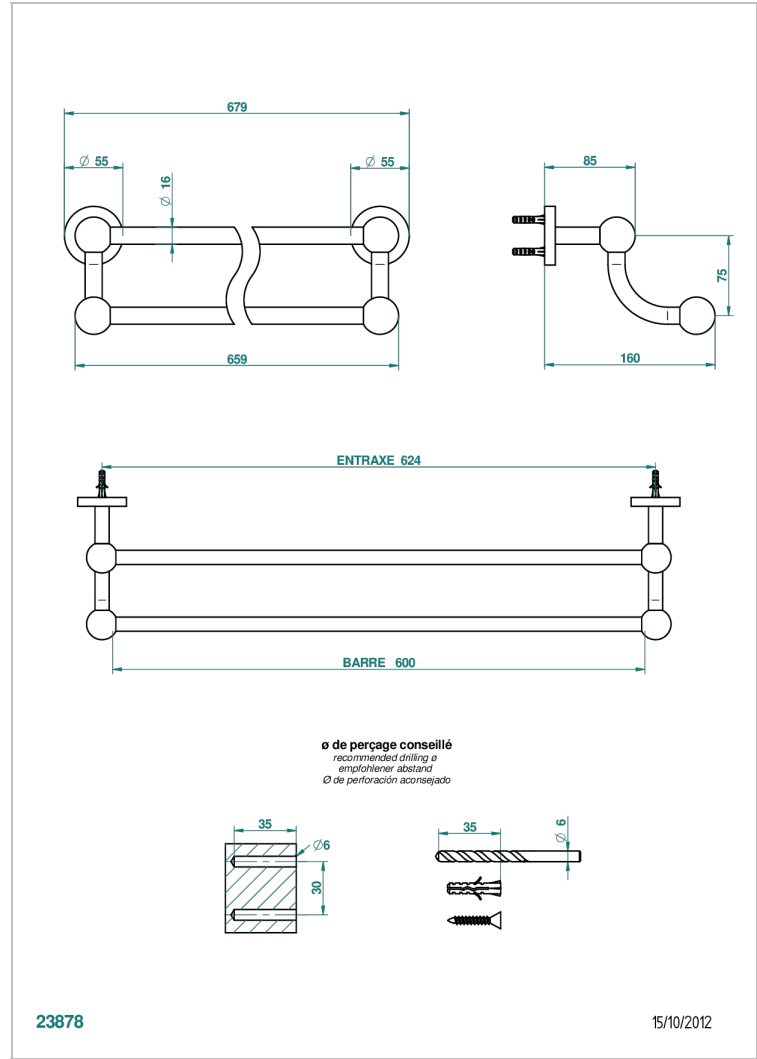

BONDI WITH LEVER

G7G-516/60

Towel rail, 2 fixed rails, length: 600 mm

THG[®]
PARIS

ХАРАКТЕРИСТИКИ

- Bondi with lever
- Towel rail, 2 fixed rails, length: 600 mm

ДОСТУПНЫЕ ВАРИАНТЫ ПОКРЫТИЙ

Black ceram - D30
Blush PVD - H62
Graphite PVD - H64
Matt Umber PVD - H67
Matt blush PVD - H60
Matt graphite PVD - H65