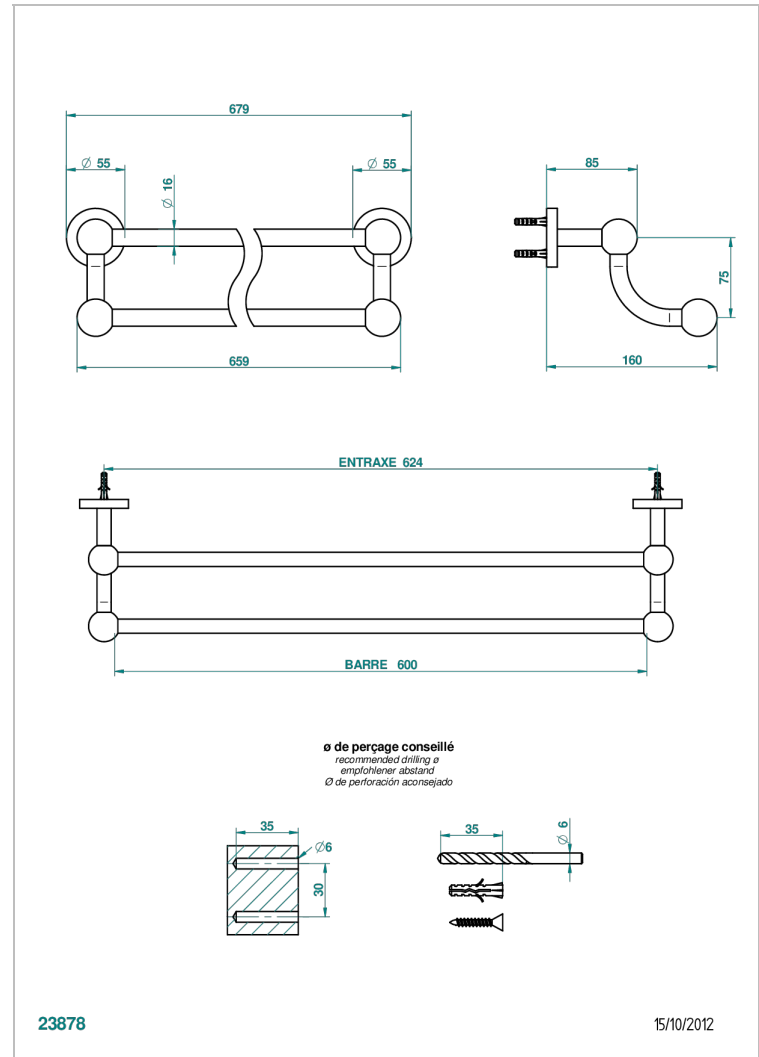

# BONDI WITH LEVER

G7G-516/60

Towel rail, 2 fixed rails, length: 600 mm

THG<sup>®</sup>  
PARIS

## CARACTERÍSTICAS

- Bondi with lever
- Towel rail, 2 fixed rails, length: 600 mm