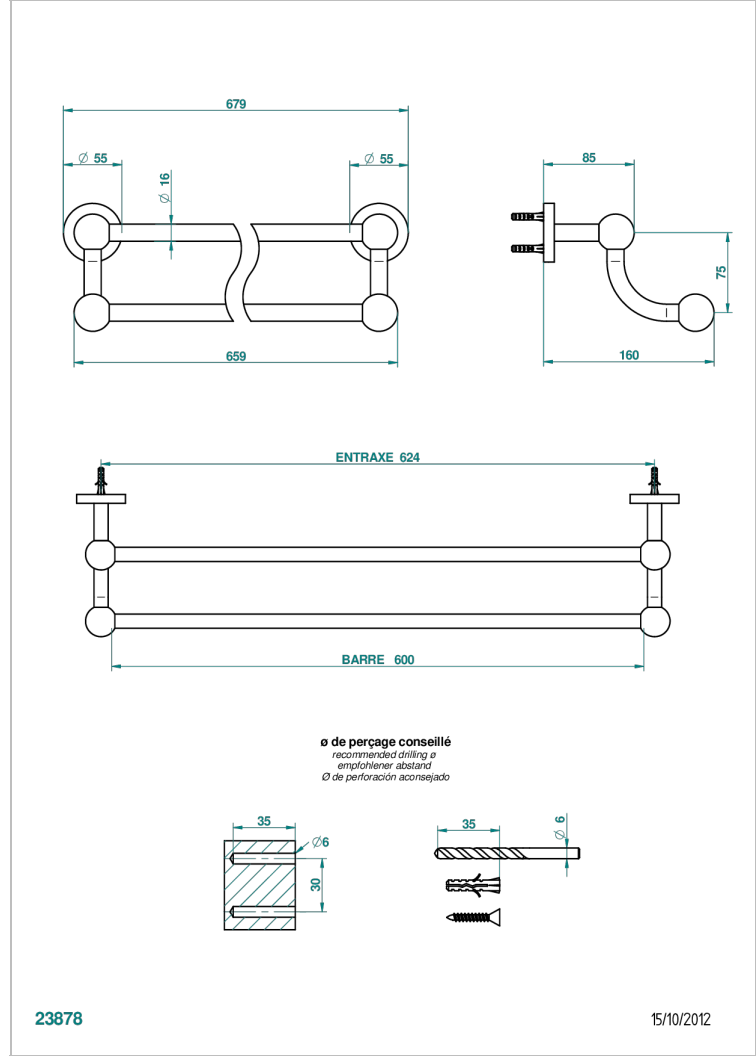

# BONDI WITH LEVER

G7G-516/60

Towel rail, 2 fixed rails, length: 600 mm

23878

15/10/2012

## CHARACTERISTIC

- Bondi with lever
- Towel rail, 2 fixed rails, length: 600 mm