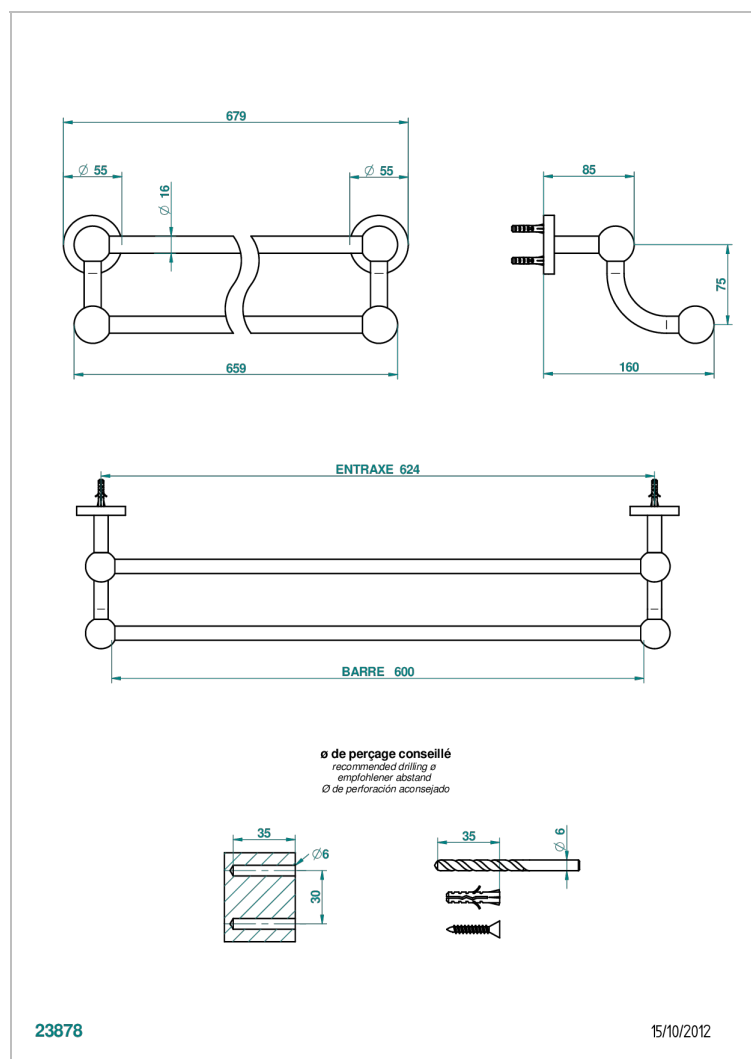

# BONDI WITH LEVER

G7G-516/60

Towel rail, 2 fixed rails, length: 600 mm

THG<sup>®</sup>  
PARIS

## 特色

- Bondi with lever
- Towel rail, 2 fixed rails, length: 600 mm