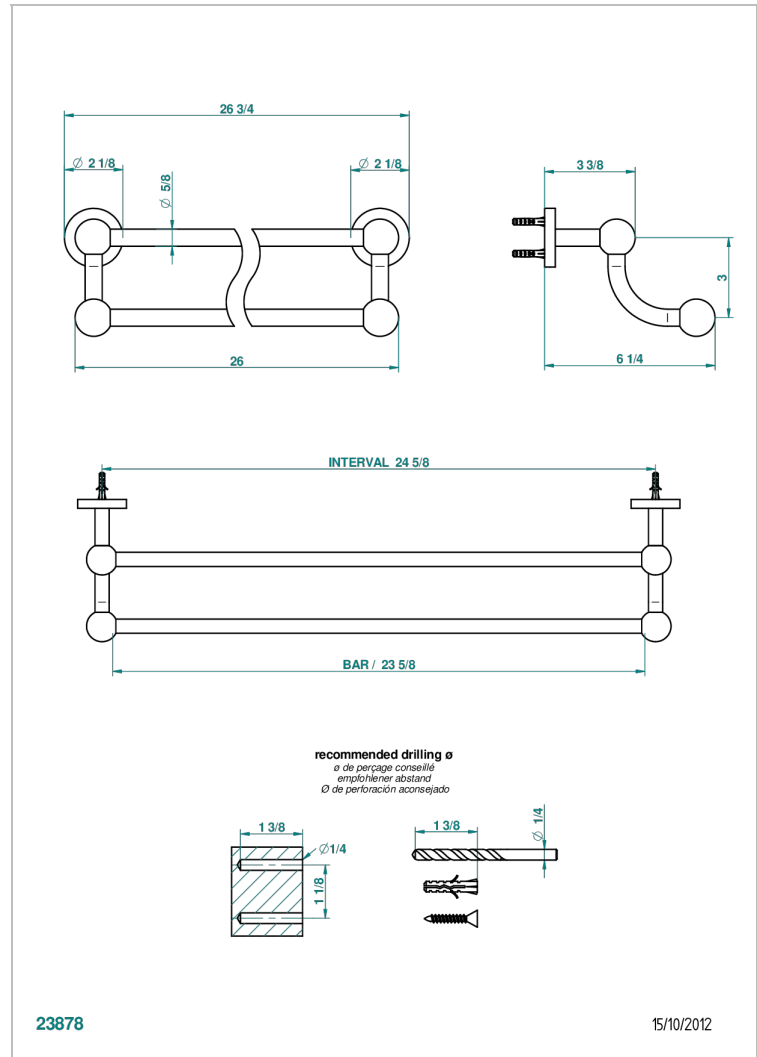

BONDI WITH LEVER

G7G-516/60

Towel rail, 2 fixed rails, length: 600 mm

THG[®]
PARIS

ХАРАКТЕРИСТИКИ

- Bondi with lever
- Towel rail, 2 fixed rails, length: 600 mm

ДОСТУПНЫЕ ВАРИАНТЫ ПОКРЫТИЙ

Black ceram - D30
Blush PVD - H62
Graphite PVD - H64
Matt Umber PVD - H67
Matt blush PVD - H60
Matt graphite PVD - H65