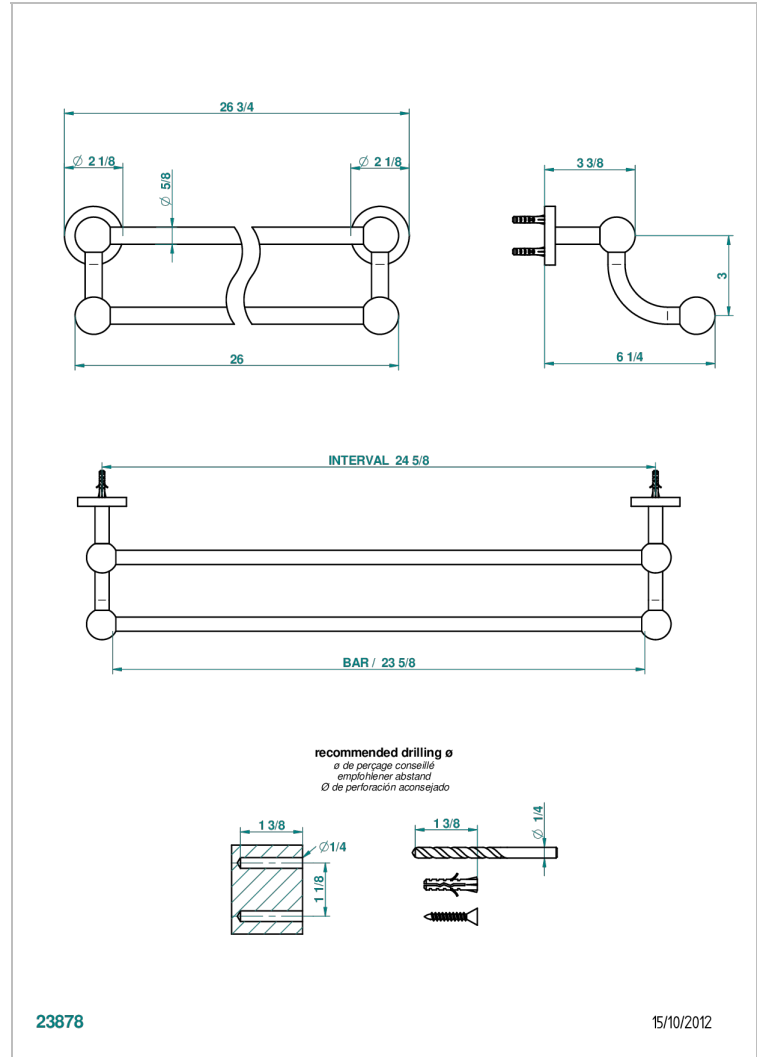

BONDI WITH LEVER

G7G-516/60

Towel rail, 2 fixed rails, length: 600 mm

特色

- Bondi with lever
- Towel rail, 2 fixed rails, length: 600 mm

可选饰面

Black ceram - D30
 Blush PVD - H62
 Graphite PVD - H64
 Matt Umber PVD - H67
 Matt blush PVD - H60
 Matt graphite PVD - H65

抛光镍 - B01
 浅金 - F30
 漆面铜 - D01