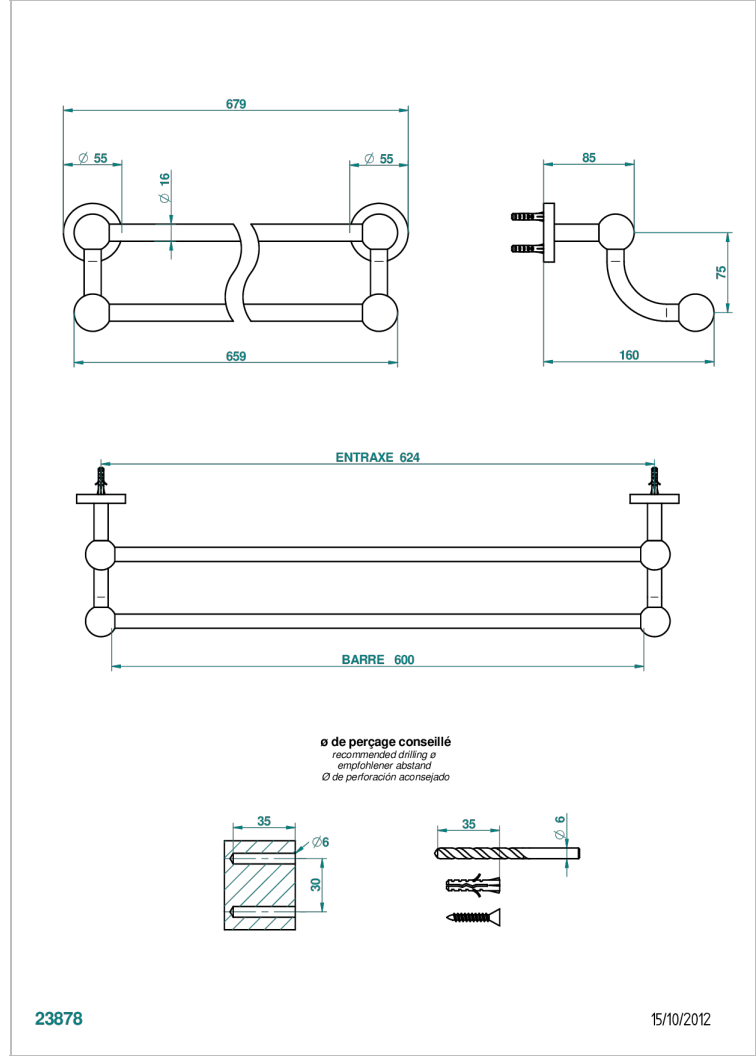

BONDI

G7F-516/60

Double towel bar, 24" long

THG[®]
PARIS

23878

15/10/2012

CHARACTERISTIC

- Bondi
- Double towel bar, 24" long