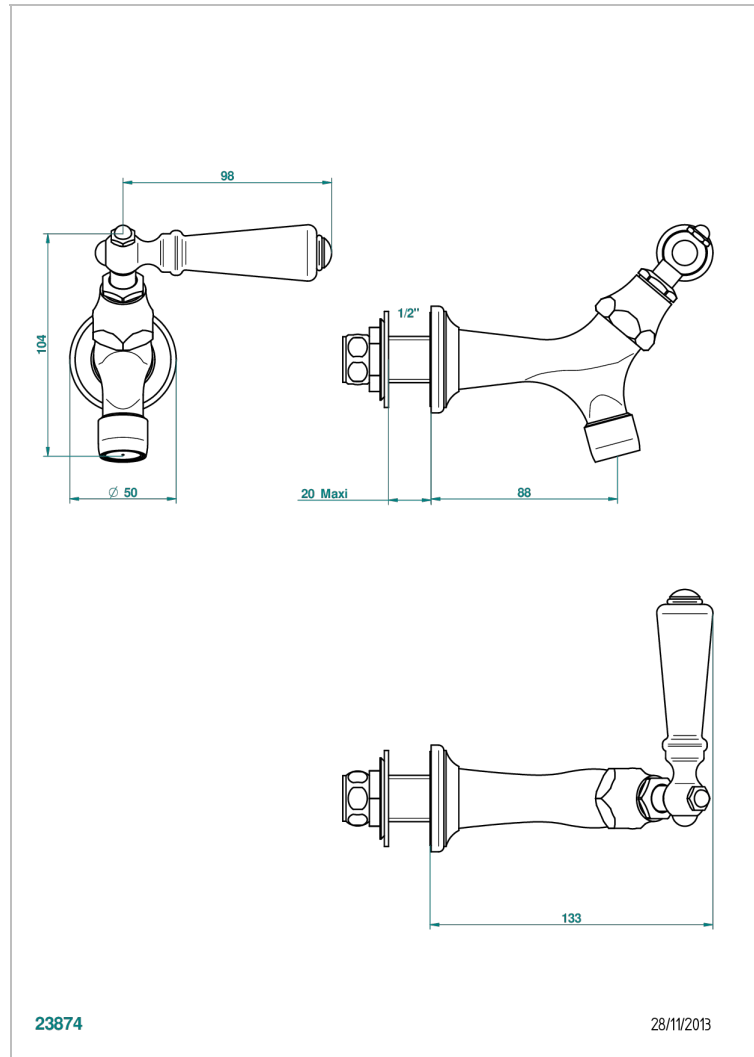

1900 WITH LEVER HANDLES

G28-166/C

Wall mounted 1/2" tap, cold

THG[®]
PARIS

CHARACTERISTIC

- 1900 with lever handles
- Wall mounted 1/2" tap, cold

TECHNICAL SPECS

- Recommandé : 3 bars (max. 5 bars) - Advised : 43,5 psi (max. 72 psi)
- 15 l/min à 3 bars (4 gpm at 43.5 psi)