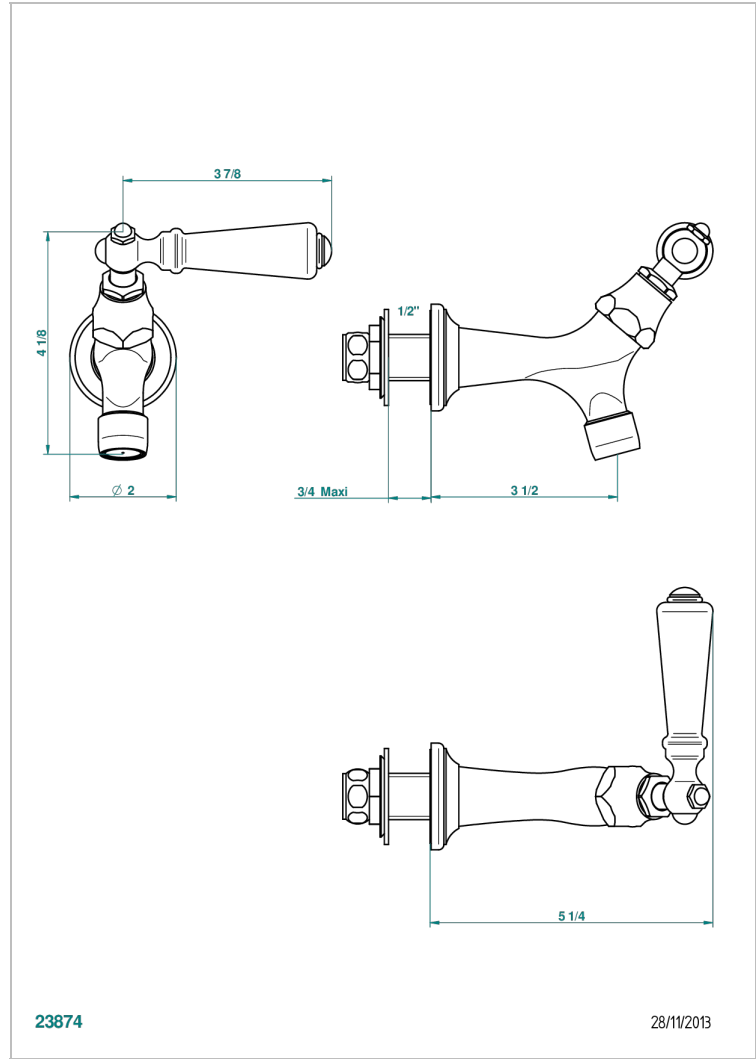

1900 WITH LEVER HANDLES

G28-166/C

Wall mounted 1/2" tap, cold

THG[®]
PARIS

CHARACTERISTIC

- 1900 with lever handles
- Wall mounted 1/2" tap, cold

TECHNICAL SPECS

- Recommandé : 3 bars (max. 5 bars) - Advised : 43,5 psi (max. 72 psi)
- 15 l/min à 3 bars (4 gpm at 43.5 psi)