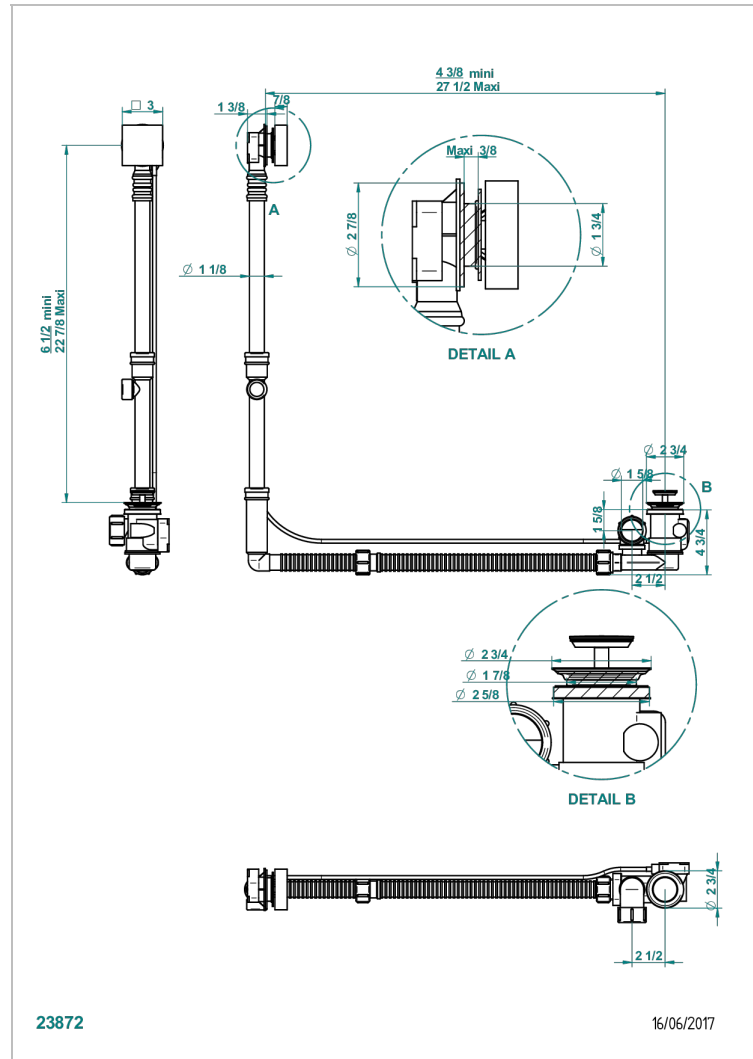

VEGETAL

U5F-302GM

THG
PARIS

Geberit bath waste, big size, adjustable height: mini 165 mm / maxi 580 mm ; adjustable projection: mini 110 mm / maxi 700 mm - outlet, \varnothing 40 mm, delivered with stylised control knob - European model

CHARACTERISTIC

- Vegetal
- Geberit bath waste, big size, adjustable height: mini 165 mm / maxi 580 mm ; adjustable projection: mini 110 mm / maxi 700 mm - outlet, \varnothing 40 mm, delivered with stylised control knob - European model

Nickel color PVD - H55
Polished chrome (color finish) - A02
Umber PVD - H66