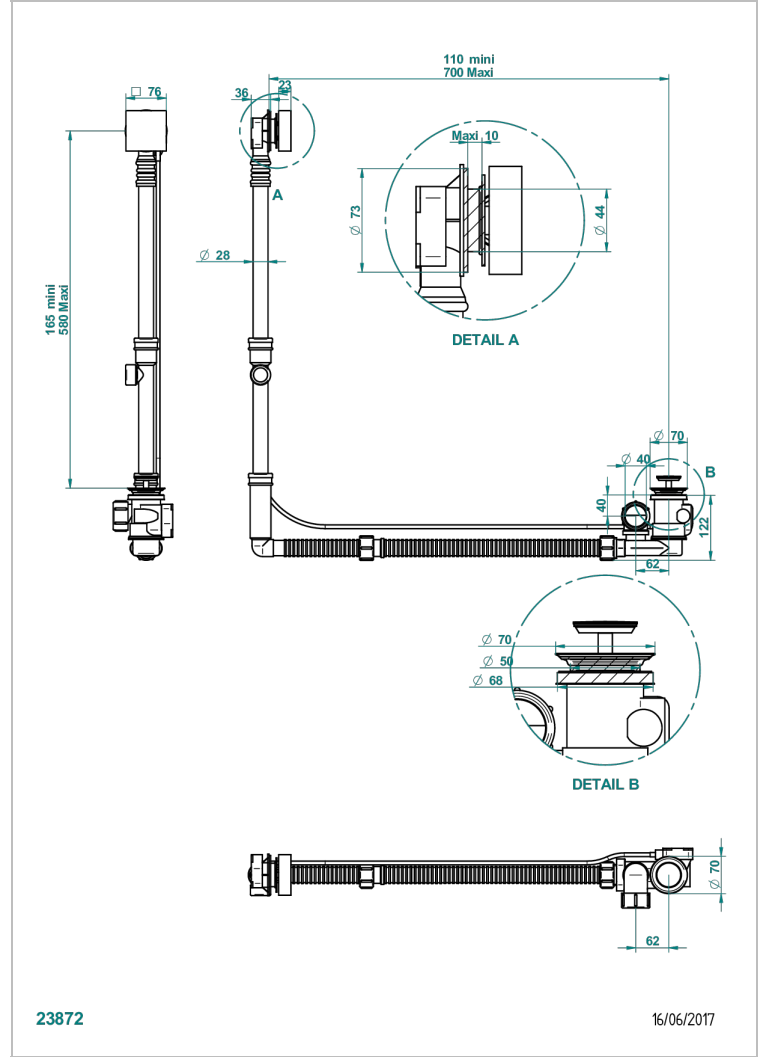

Geberit bath waste, big size, adjustable height: mini 165 mm / maxi 580 mm ; adjustable projection: mini 110 mm / maxi 700 mm - outlet, \varnothing 40 mm, delivered with stylised control knob - European model

CHARACTERISTIC

- Ginkgo
- Geberit bath waste, big size, adjustable height: mini 165 mm / maxi 580 mm ; adjustable projection: mini 110 mm / maxi 700 mm - outlet, \varnothing 40 mm, delivered with stylised control knob - European model

Nickel color PVD - H55
 Polished chrome (color finish) - A02
 Umber PVD - H66